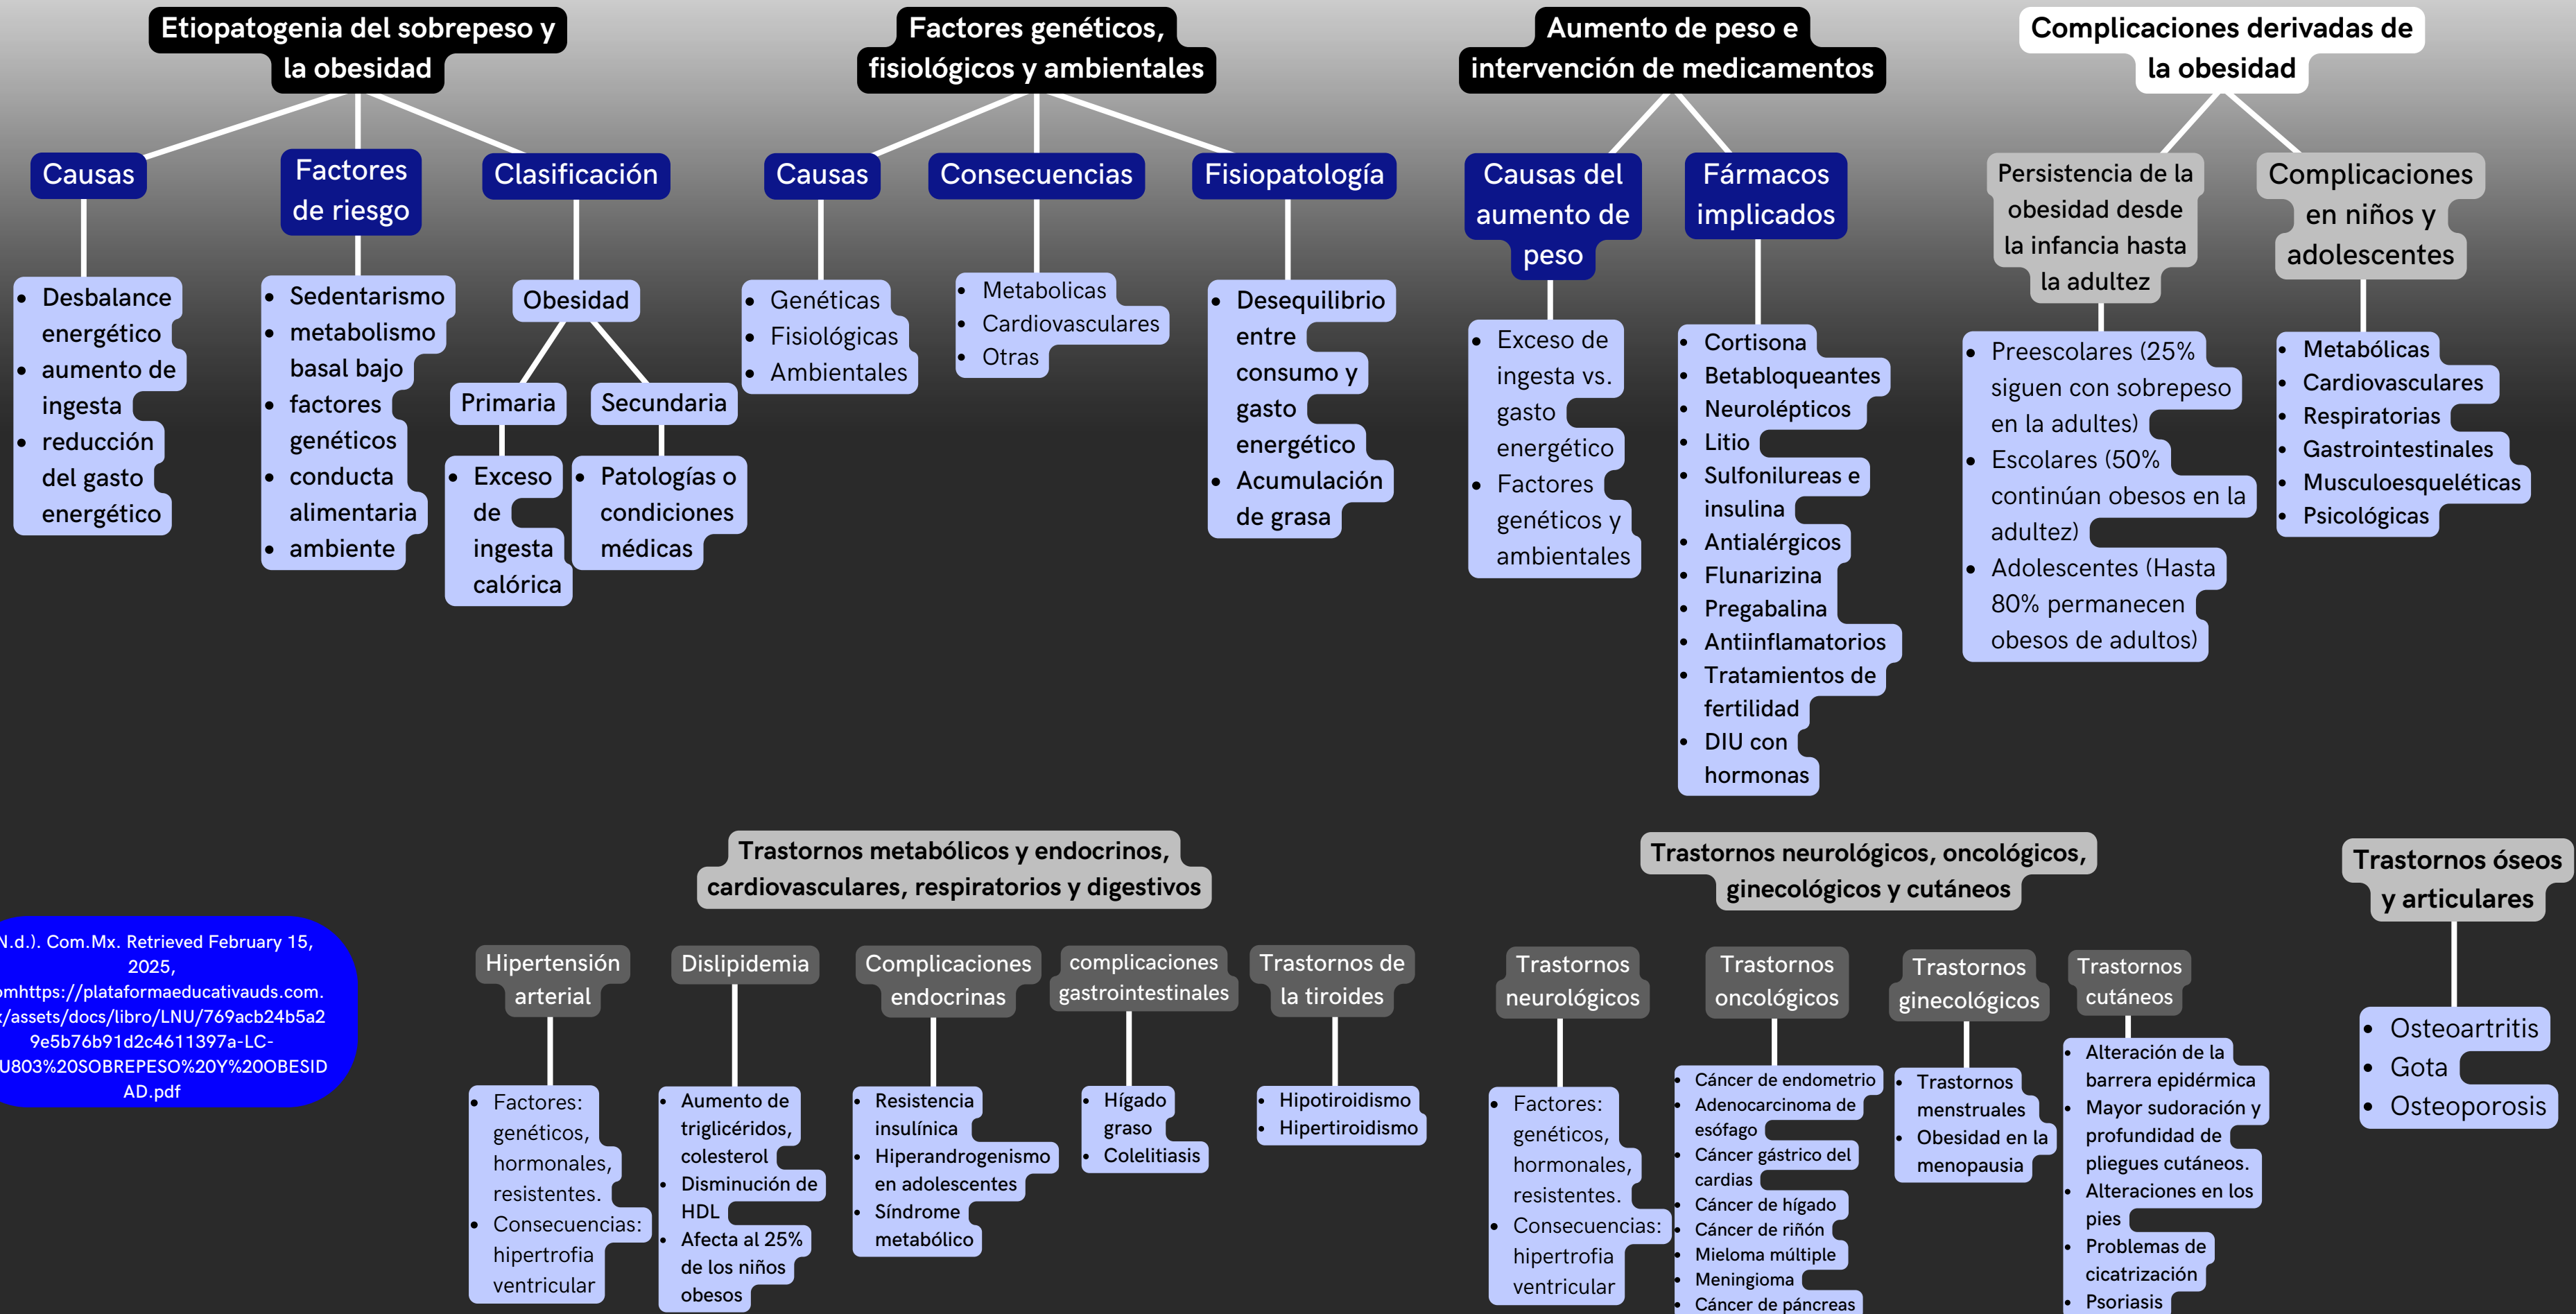

A photograph of a person's midsection, showing a large belly. The person is wearing a light blue t-shirt and khaki pants. They are holding a yellow measuring tape around their waist. The background is a plain, light-colored wall.

UDOS

SOBRE PESO Y OBESIDAD

Profesora: Daniela Monserrat Méndez Guillén

Alumno: Carlos Armando Torres de León

8vo cuatrimestre en nutrición

ETIOPATOGENIA DE LA OBESIDAD

(N.d.). Com.Mx. Retrieved February 15, 2025, from <https://plataformaeducativauds.com.mx/assets/docs/libro/LNU/769acb24b5a29e5b76b91d2c4611397a-LC-LNU803%20SOBREPESO%20Y%20OBESIDAD.pdf>