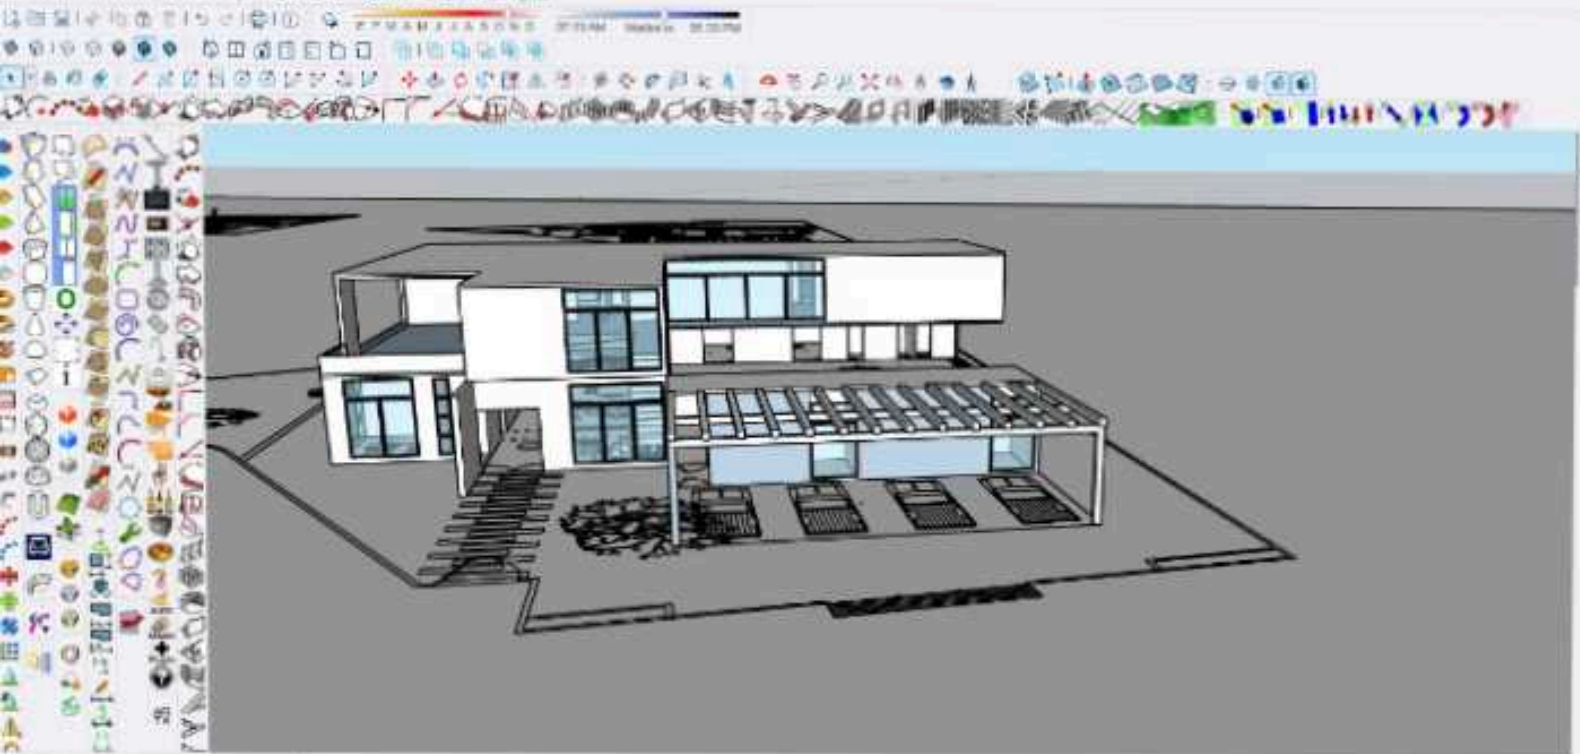

*Nombre de la Licenciatura: Arquitectura*

*Cuatrimestre: 5to*

3ds max render - 2024-03-21

Archivo | Edición | Ver | Cámara | Display | Herramientas | Ventana | Configuración | Ayuda

Medios | Facilita el acceso para seleccionar objetos, Medios | Ayuda | Configuración | Cinescopio | Abierto | Mayúsculas | Ctrl | Iniciar

Windows taskbar showing the Start button, a search bar with the text "Buscar", and several application icons including Microsoft Edge, File Explorer, and other system utilities. The system tray on the right shows the date and time as "19/03/2024 10:00".

Autodesk Revit - 2025.02.24

Architectural View Camera: Stage - Cameraman: Viewport - Camera: Axiometric

2025.02.24 10:30:00

2025.02.24 10:30:00

Windows taskbar showing the Start button, search bar, and various application icons. The system tray on the right shows the system clock and network, volume, and power icons.