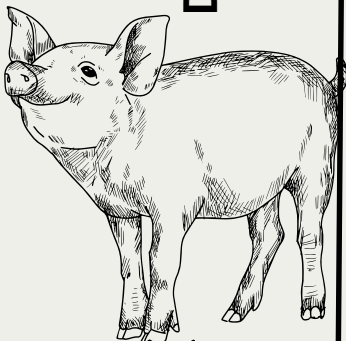

**ACTIVIDAD NO.2**

**QUALITIES AND DEFECTS OF BREEDS**

## LEONBERGER

**main physical defects**  
head resembling a St. Bernard; tail curled over the back; white markings on the coat

**qualities:** fond of its owner, highly intelligent  
**defects:** wary of strangers, cannot bear to be chained up.