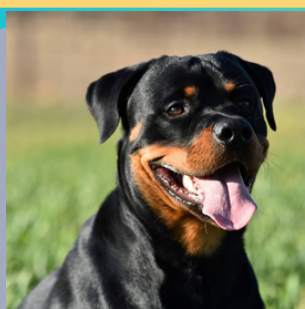

10

RAZAS DE PERROS

LEONBERGER

The Leonberger is a breed of dog native to Germany that owes its name to the German city of Leonberg, in Baden-Württemberg, where it originated. Wikipedia
Colors: Mahogany, Sand, Red, Yellow
Height: Female: 65–75 cm, Male: 72–80 cm
Life expectancy: 8 to 9 years
Temperament: Obedient, Fearless, Sociable, Loyal, Loving, Adaptable
Origin: Germany
Weight: Female: 41–64 kg, Male: 50–77 kg
Other names: Leo; Leonberg Mastiff...

ST. BERNARD

The Saint Bernard is a breed of dog native to the Swiss Alps and northern Italy. It is the most famous Cattle Dog along with the Pyrenean Mastiff, and is very close to the Great Swiss Cattle Dog. It is descended from the extinct Alpine Mastiff, which mixed with other breeds such as the Tibetan Mastiff, the Newfoundland and the Great Dane. Wikipedia Body Mass: 64 – 82 kg (Male), 54 – 64 kg (Female) Origin: Switzerland Temperament: Lively, Friendly, Gentle, Calm, Vigilant Height: Male: 70–90 cm, Female: 65–80 cm Colors: Brownish-yellow, Red and white, Reddish-brown Splash, Reddish-brown Mantle, Reddish-brown Brindle Life expectancy: 8 to 10 years Character: Cheerful, faithful, affectionate, sometimes problematic but protective

NEWFUNDLAND AND LANDSEER

The landseer is a breed of dog native to Germany and Switzerland. Many kennel clubs consider the Landseer a black and white variant of the Newfoundland, but the International Cynological Federation recognizes it as a separate breed.

PYRENEAN MOUNTAIN DOG

The Pyrenean mountain dog or Great Pyrenees is a large and majestic breed of dog, traditionally used to protect sheep and used in recent years as a rescue and therapy dog due to its passive and charming instinct.

BOXER