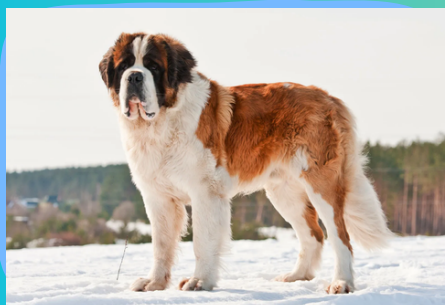

FECHA:9/02/2024

10

RAZAS DE PERROS

LEONBERGER

The Leonberger is a breed of dog native to Germany that owes its name to the German city of Leonberg, in Baden-Württemberg, where it originated. Wikipedia
Colors: Mahogany, Sand, Red, Yellow
Height: Female: 65–75 cm, Male: 72–80 cm
Life expectancy: 8 to 9 years
Temperament: Obedient, Fearless, Sociable, Loyal, Loving, Adaptable
Origin: Germany
Weight: Female: 41–64 kg, Male: 50–77 kg
Other names: Leo; Leonberg Mastiff...

ST. BERNARD

The Saint Bernard is a breed of dog native to the Swiss Alps and northern Italy. It is the most famous Cattle Dog along with the Pyrenean Mastiff, and is very close to the Great Swiss Cattle Dog. It is descended from the extinct Alpine Mastiff, which mixed with other breeds such as the Tibetan Mastiff, the Newfoundland and the Great Dane. Wikipedia Body Mass: 64 – 82 kg (Male), 54 – 64 kg (Female) Origin: Switzerland Temperament: Lively, Friendly, Gentle, Calm, Vigilant Height: Male: 70–90 cm, Female: 65–80 cm Colors: Brownish-yellow, Red and white, Reddish-brown Splash, Reddish-brown Mantle, Reddish-brown Brindle Life expectancy: 8 to 10 years Character: Cheerful, faithful, affectionate, sometimes problematic but protective

NEWFUNDLAND AND LANDSEER

The landseer is a breed of dog native to Germany and Switzerland. Many kennel clubs consider the Landseer a black and white variant of the Newfoundland, but the International Cynological Federation recognizes it as a separate breed.

PYRENEAN MOUNTAIN DOG

The Pyrenean mountain dog or Great Pyrenees is a large and majestic breed of dog, traditionally used to protect sheep and used in recent years as a rescue and therapy dog due to its passive and charming instinct.