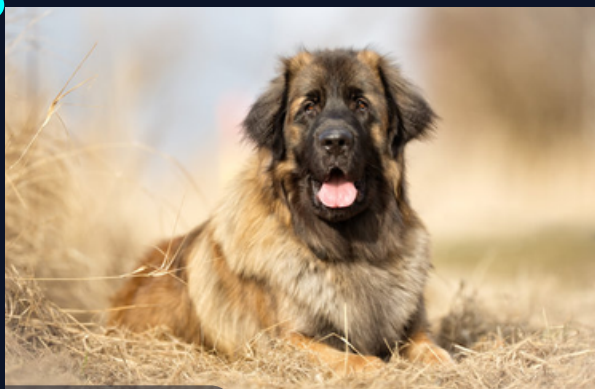

GRUPO: 2do CUATRIMESTRE “A”

10 de enero del 2024, Tapachula, Chiapas

10 DOGS BREEDS

01.

LEONBERGER

Fond of its owner, highly intelligent, avalanche dog, well proportioned in spite of its size.

02.

SAN BERNARDO

Docile, faithful, sturdy and mountain rescue.

03.

TERRANOVA Y LANDSEER

Elegant in appearance, courageous and sea rescue.

04.

PERRO DE MONTAÑA PIRINEO

Strong, muscular, gentle, affectionate, courageous, calm, excellent guard dog.

05.

BOXER

Strong and hardy, agile in movement, proud of bearing, obedient and intelligent.

06.

DOBERMAN

Elegant and lithe in build, well muscled, lively, courageous, faithful.

07.

SCHAUZER

10.

ROTTWEILLER

Strong but rather heavy build, good guard dog, even used by the police in some states.

LINKOGRAFIA

- [Manual Comprension Textos Medicos Veterinarios Ingles.pdf](#)