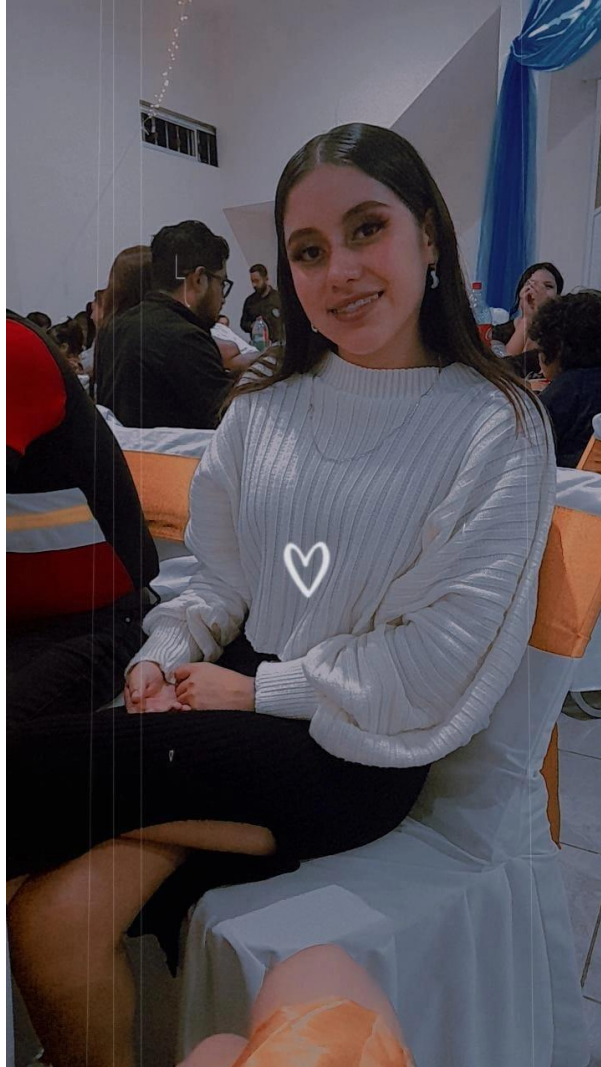

## Describe you picture

I am little statu, brown light color ayes, in this imagen I am using black dress, long tight white sweater, white earrings, necklace I am friendly personality.