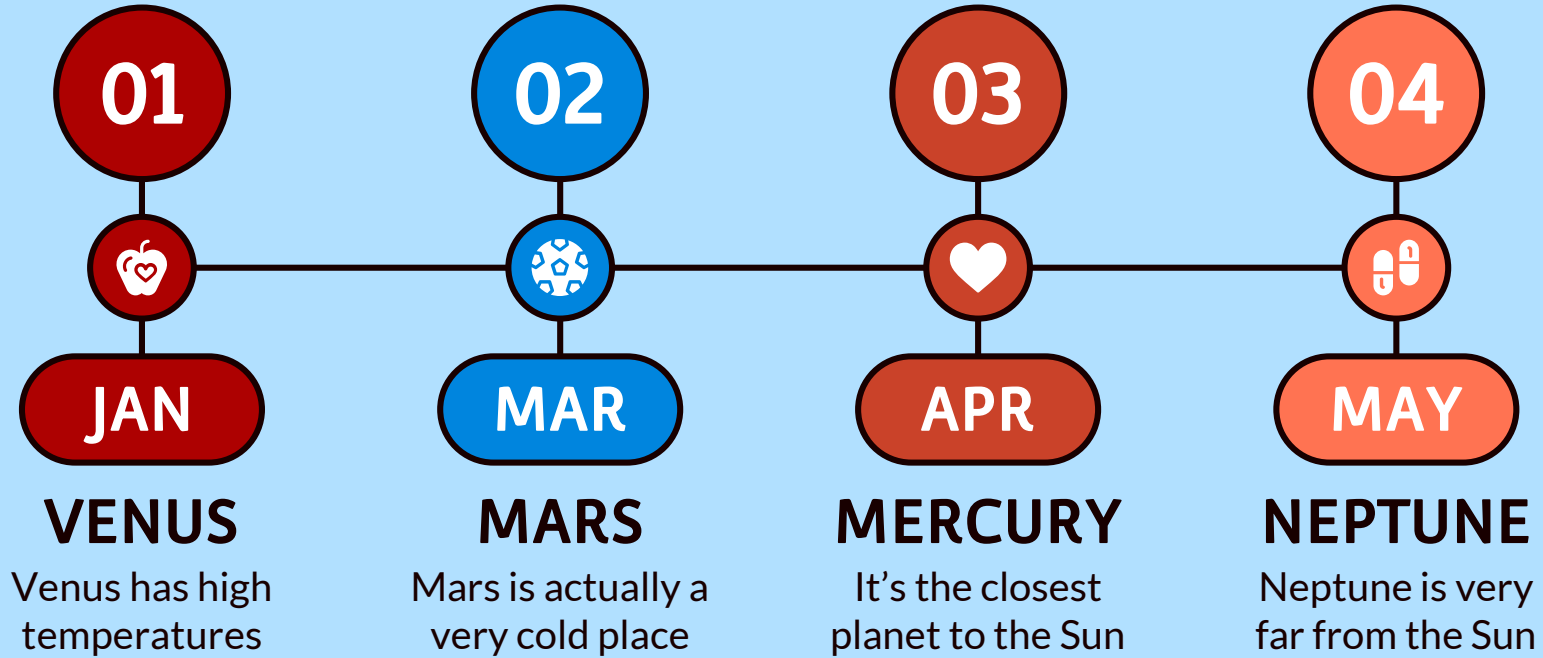

HEART DISEASE DIAGNOSIS

MERCURY

It's the closest planet to the Sun

VENUS

Venus is the second planet from the Sun

NEPTUNE

It's the farthest planet from the Sun

SATURN

Saturn is composed mostly of hydrogen

JUPITER

Jupiter is the biggest planet of them all

MARS

Despite being red, Mars is a cold place

HEART ATTACK PREVENTION

DISEASE TREATMENT

01

INITIAL STAGE

MEDICINE

Mercury is the smallest planet

02

INTERMEDIATE STAGE

MEDICINE

Venus has very high temperatures

03