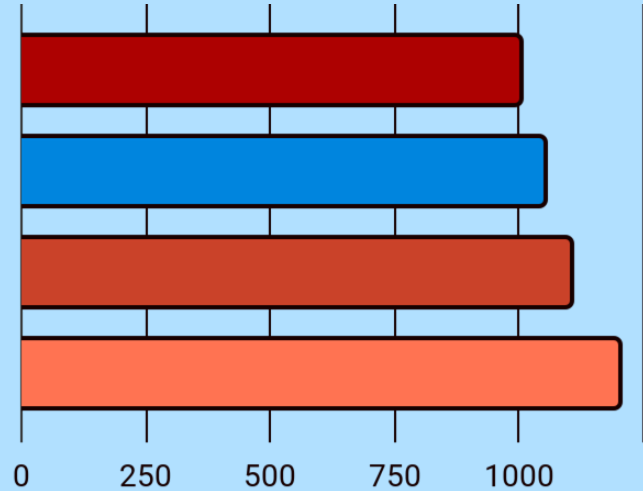

1,000

PRESSURE

Mercury is small

1,050

CHOLESTEROL

Venus is very hot

1,100

GENDER

Mars is actually cold

1,200

GENETICS

Earth is where we live

Follow the link in the graph to modify its data and then paste the new one here.

For more info, click here

489,300

Big numbers catch your audience's attention