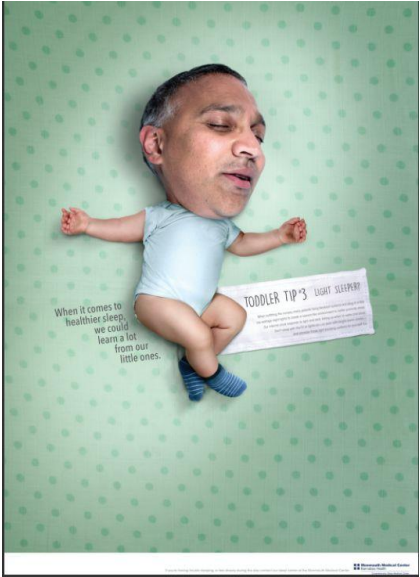

BUSCA TU ESCAPE EN: WWW.ESCAPENESTEA.COM

variación

realismo

distorsión

plana

profunda

THE PERFECT
NEGRONI
THE ULTIMATE ITALIAN COCKTAIL

THIS SIMPLE COCKTAIL IS MADE WITH EQUAL MEASURES OF GIN, CAMPARI & SWEET VERMOUTH

Mix the ingredients over very cold ice in a rocks glass until blended. Strain into a glass over large ice cubes and garnish with a twist of orange.

**APEROL
SPRITZ**

ice
100ml aperol
150ml prosecco
soda, to top up