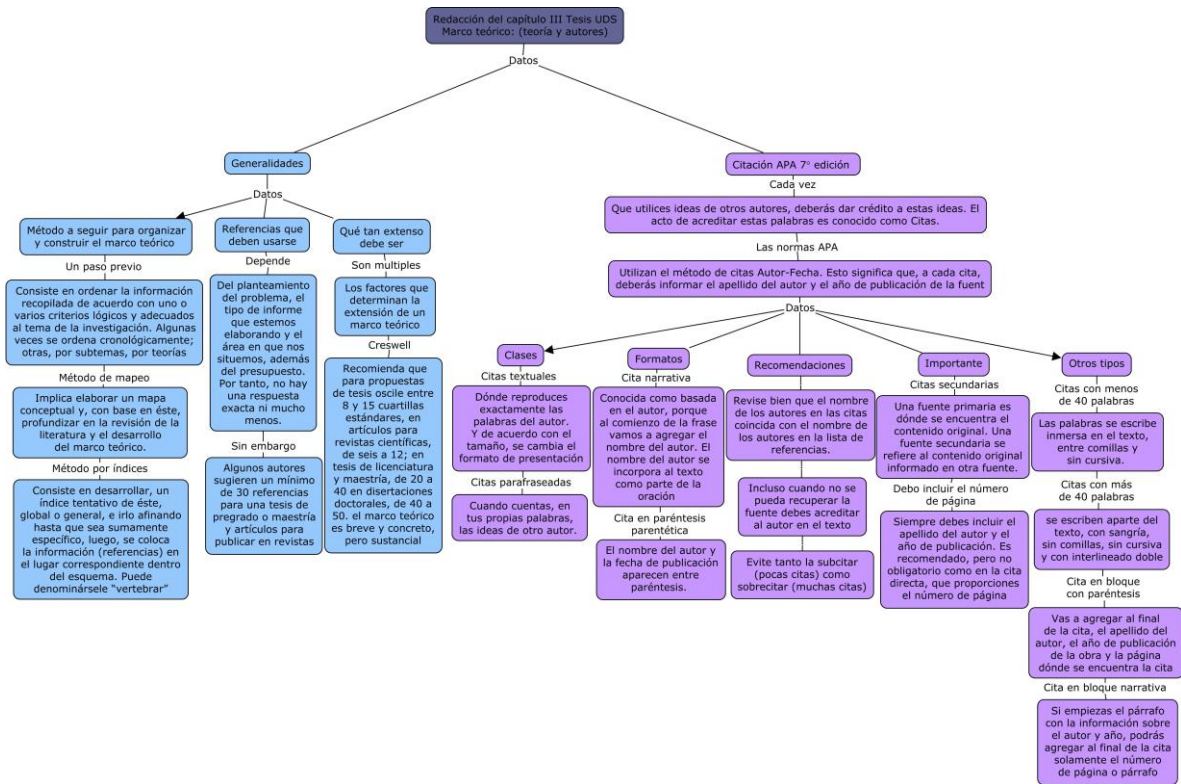

The page is decorated with several decorative elements: a large light-blue circle in the center, a smaller light-blue circle on the left, and a dotted light-blue circle at the bottom left. A series of dark-blue circles forms a curved path along the top and right edges of the page.

# Mapa Conceptual

López Albores María Fernanda  
Mireya del Carmen García Alfonzo  
Taller de elaboración de tesis  
9 No Cuatrimestre, Derecho  
10 de Julio del 2022

**Bibliografía: Antología UDS tercera unidad p. 32-53**