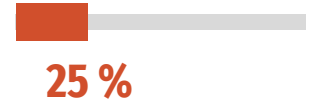

Genetics

Mercury is the closest planet to the Sun

Drug Abuse

Neptune is the farthest planet from the Sun

Brain Changes

Venus has a beautiful name, but is hot

Environment

Pluto is now considered a dwarf planet

Mental Disorders Infographics

25%

Venus

Venus has a very beautiful name, but is terribly hot

75%

Mercury

It is the closest planet to the Sun and the smallest

Mental Disorders Infographics