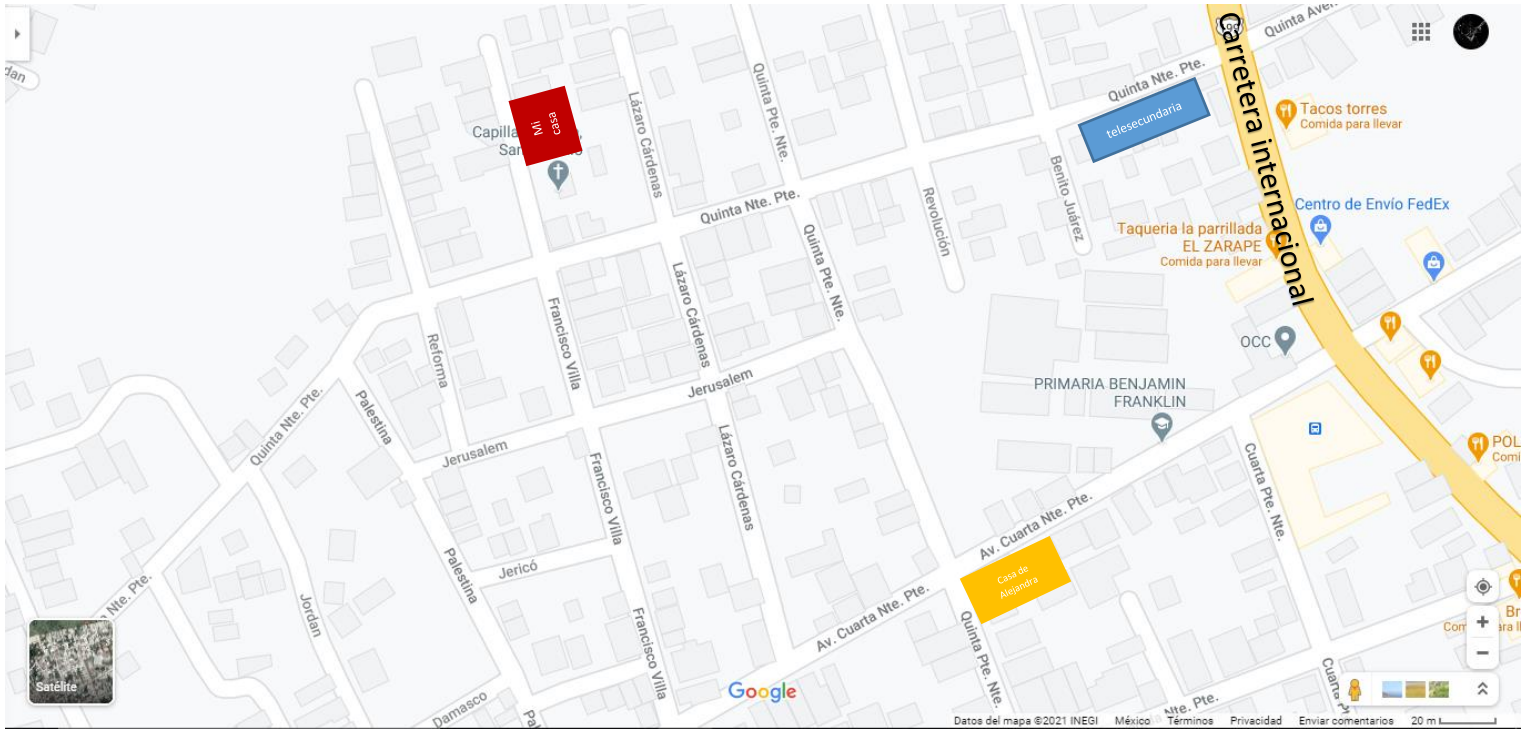

**Nombre del alumno: Juan José Santiz Morales**  
**Nombre del profesor: Lic. Susan Caroli Mena Mena**

**Licenciatura: arquitectura**

**Materia: Ingles II.**  
**Nombre del trabajo: CROQUIS.**

**Ocosingo Chiapas a 07 de abril de 2021**

- 1.-The Fedex shipping center is located on the international highway in front of the taqueria el zarape.
- 2.-To get to the taqueria torres being the starting point my house you have to go down the fifth Nte. Pte. On the right hand side on the international highway.
- 3.- Alejandra's house is between the corner of Av. fourth Nte. Pte. And the fifth Pte. Nte.
- 4.-My house is 5 blocks up from the telesecundaria on the right, Francisco Villa Street.