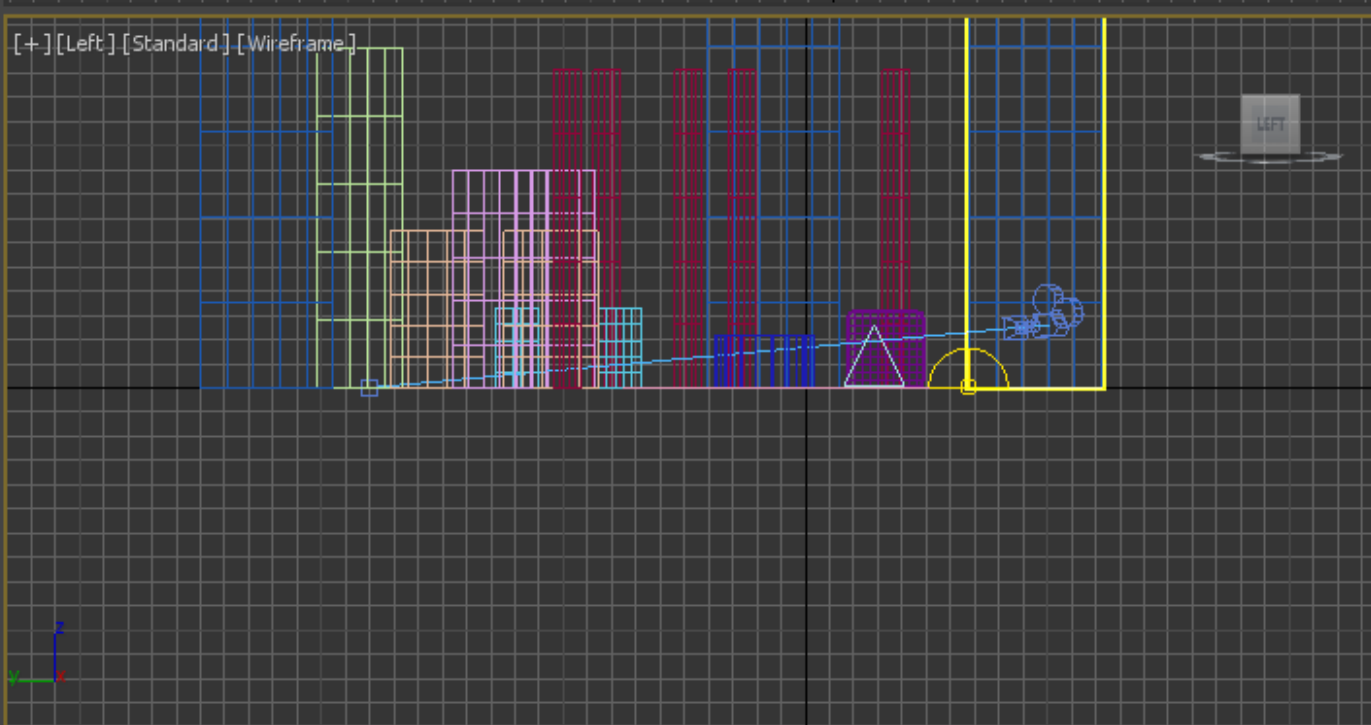

[+] [Perspective] [Standard] [Default Shading]

VRay

**Object Type**

- AutoGrid
- VRayLight
- VRayIES
- VRayAmbientLig
- VRaySun

**Name and Color**

[Color Picker]

None Selected

MAXScript Mit

Rendering Time 0:01:00

Auto Key Selected

Set Key

Key Filters...

**3 Rendering**

Total Animation: Stop Cancel

Current Task: Rendering image (pass 3) [00:00:17.3] [00:00:46.3 est]

**Common Parameters**

Rendering Progress:

|              |                          |
|--------------|--------------------------|
| Frame # 0    | Last Frame Time: 0:01:00 |
| 1 of 1 Total | Elapsed Time: 0:00:00    |

None Selected

X: Y: Z: Grid = 10.0

0 / 100

Auto Key Selected

Set Key Key Filters...