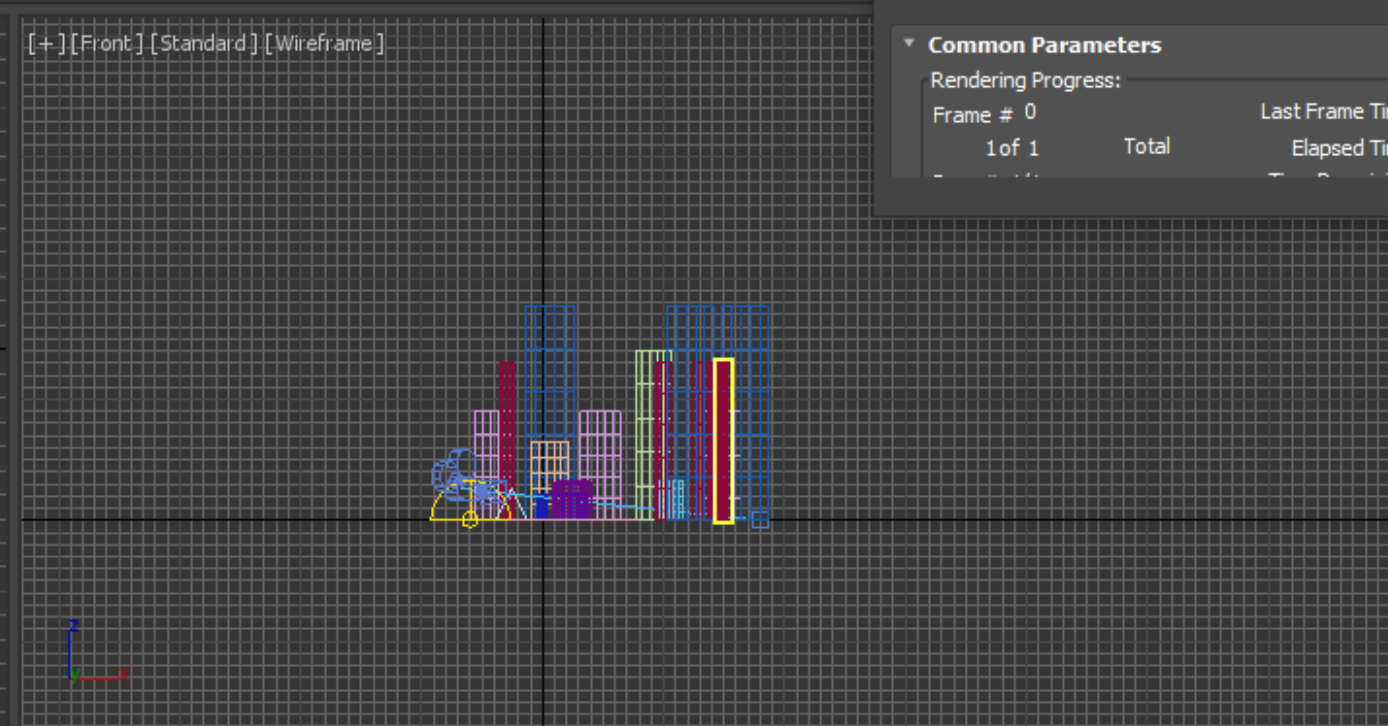

[+] [Perspective] [Standard] [Default Shading]

VRay

**Object Type**

- AutoGrid
- VRayLight
- VRayIES
- VRayAmbientLig
- VRaySun

**Name and Color**

[Color Picker]

None Selected

MAXScript Mit

Rendering Time 0:01:00

Auto Key Selected

Set Key

Key Filters...

**3 Rendering**

Total Animation: Stop Cancel

Current Task: Rendering image (pass 3) [00:00:17.3] [00:00:46.3 est]

**Common Parameters**

Rendering Progress:

|              |                          |
|--------------|--------------------------|
| Frame # 0    | Last Frame Time: 0:01:00 |
| 1 of 1 Total | Elapsed Time: 0:00:00    |

None Selected

X: Y: Z: Grid = 10.0

0 / 100

Auto Key Selected

Set Key Key Filters...