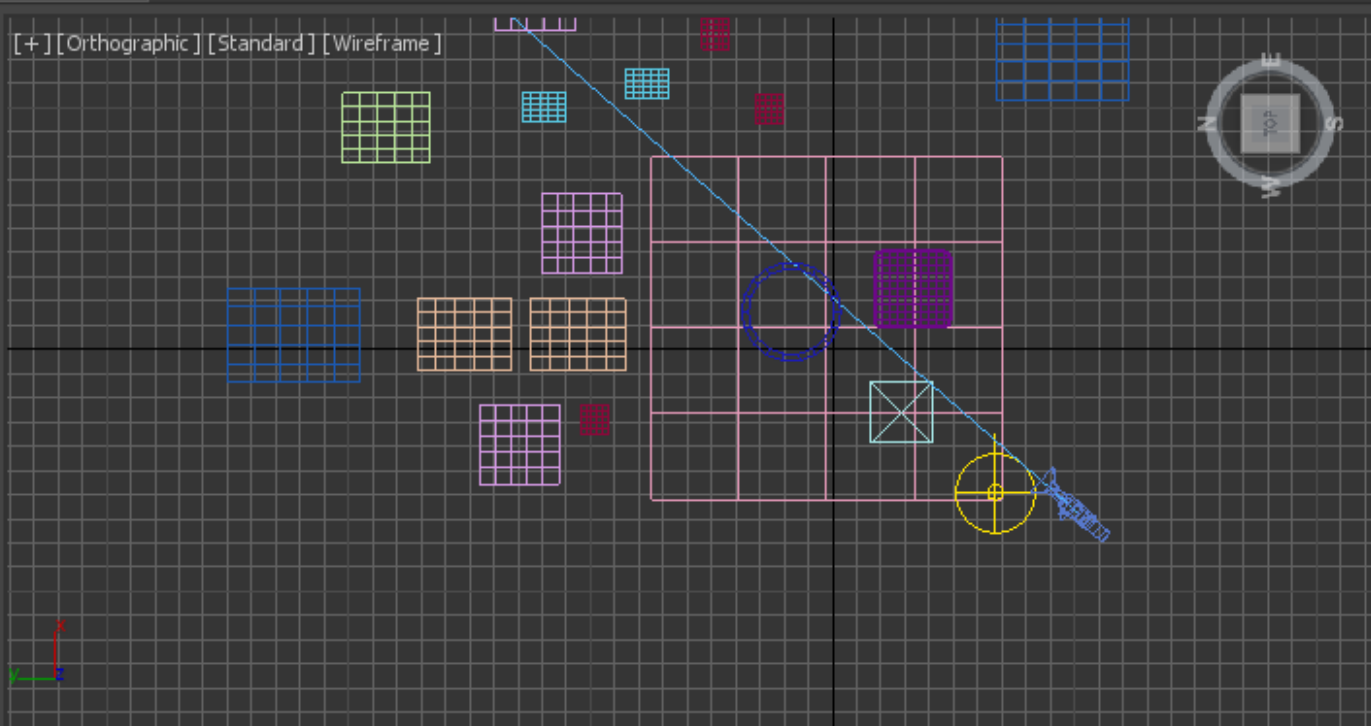

[+] [Perspective] [Standard] [Default Shading]

VRay

**Object Type**

- AutoGrid
- VRayLight
- VRayIES
- VRayAmbientLig
- VRaySun

**Name and Color**

[Color Picker]

None Selected

MAXScript Mit

Rendering Time 0:01:00

Auto Key Selected

Set Key

Key Filters...

**3 Rendering**

Total Animation: Stop Cancel

Current Task: Rendering image (pass 3) [00:00:17.3] [00:00:46.3 est]

**Common Parameters**

Rendering Progress:

|              |                          |
|--------------|--------------------------|
| Frame # 0    | Last Frame Time: 0:01:00 |
| 1 of 1 Total | Elapsed Time: 0:00:00    |

None Selected

X: Y: Z: Grid = 10.0

0 / 100

Auto Key Selected

Set Key Key Filters...