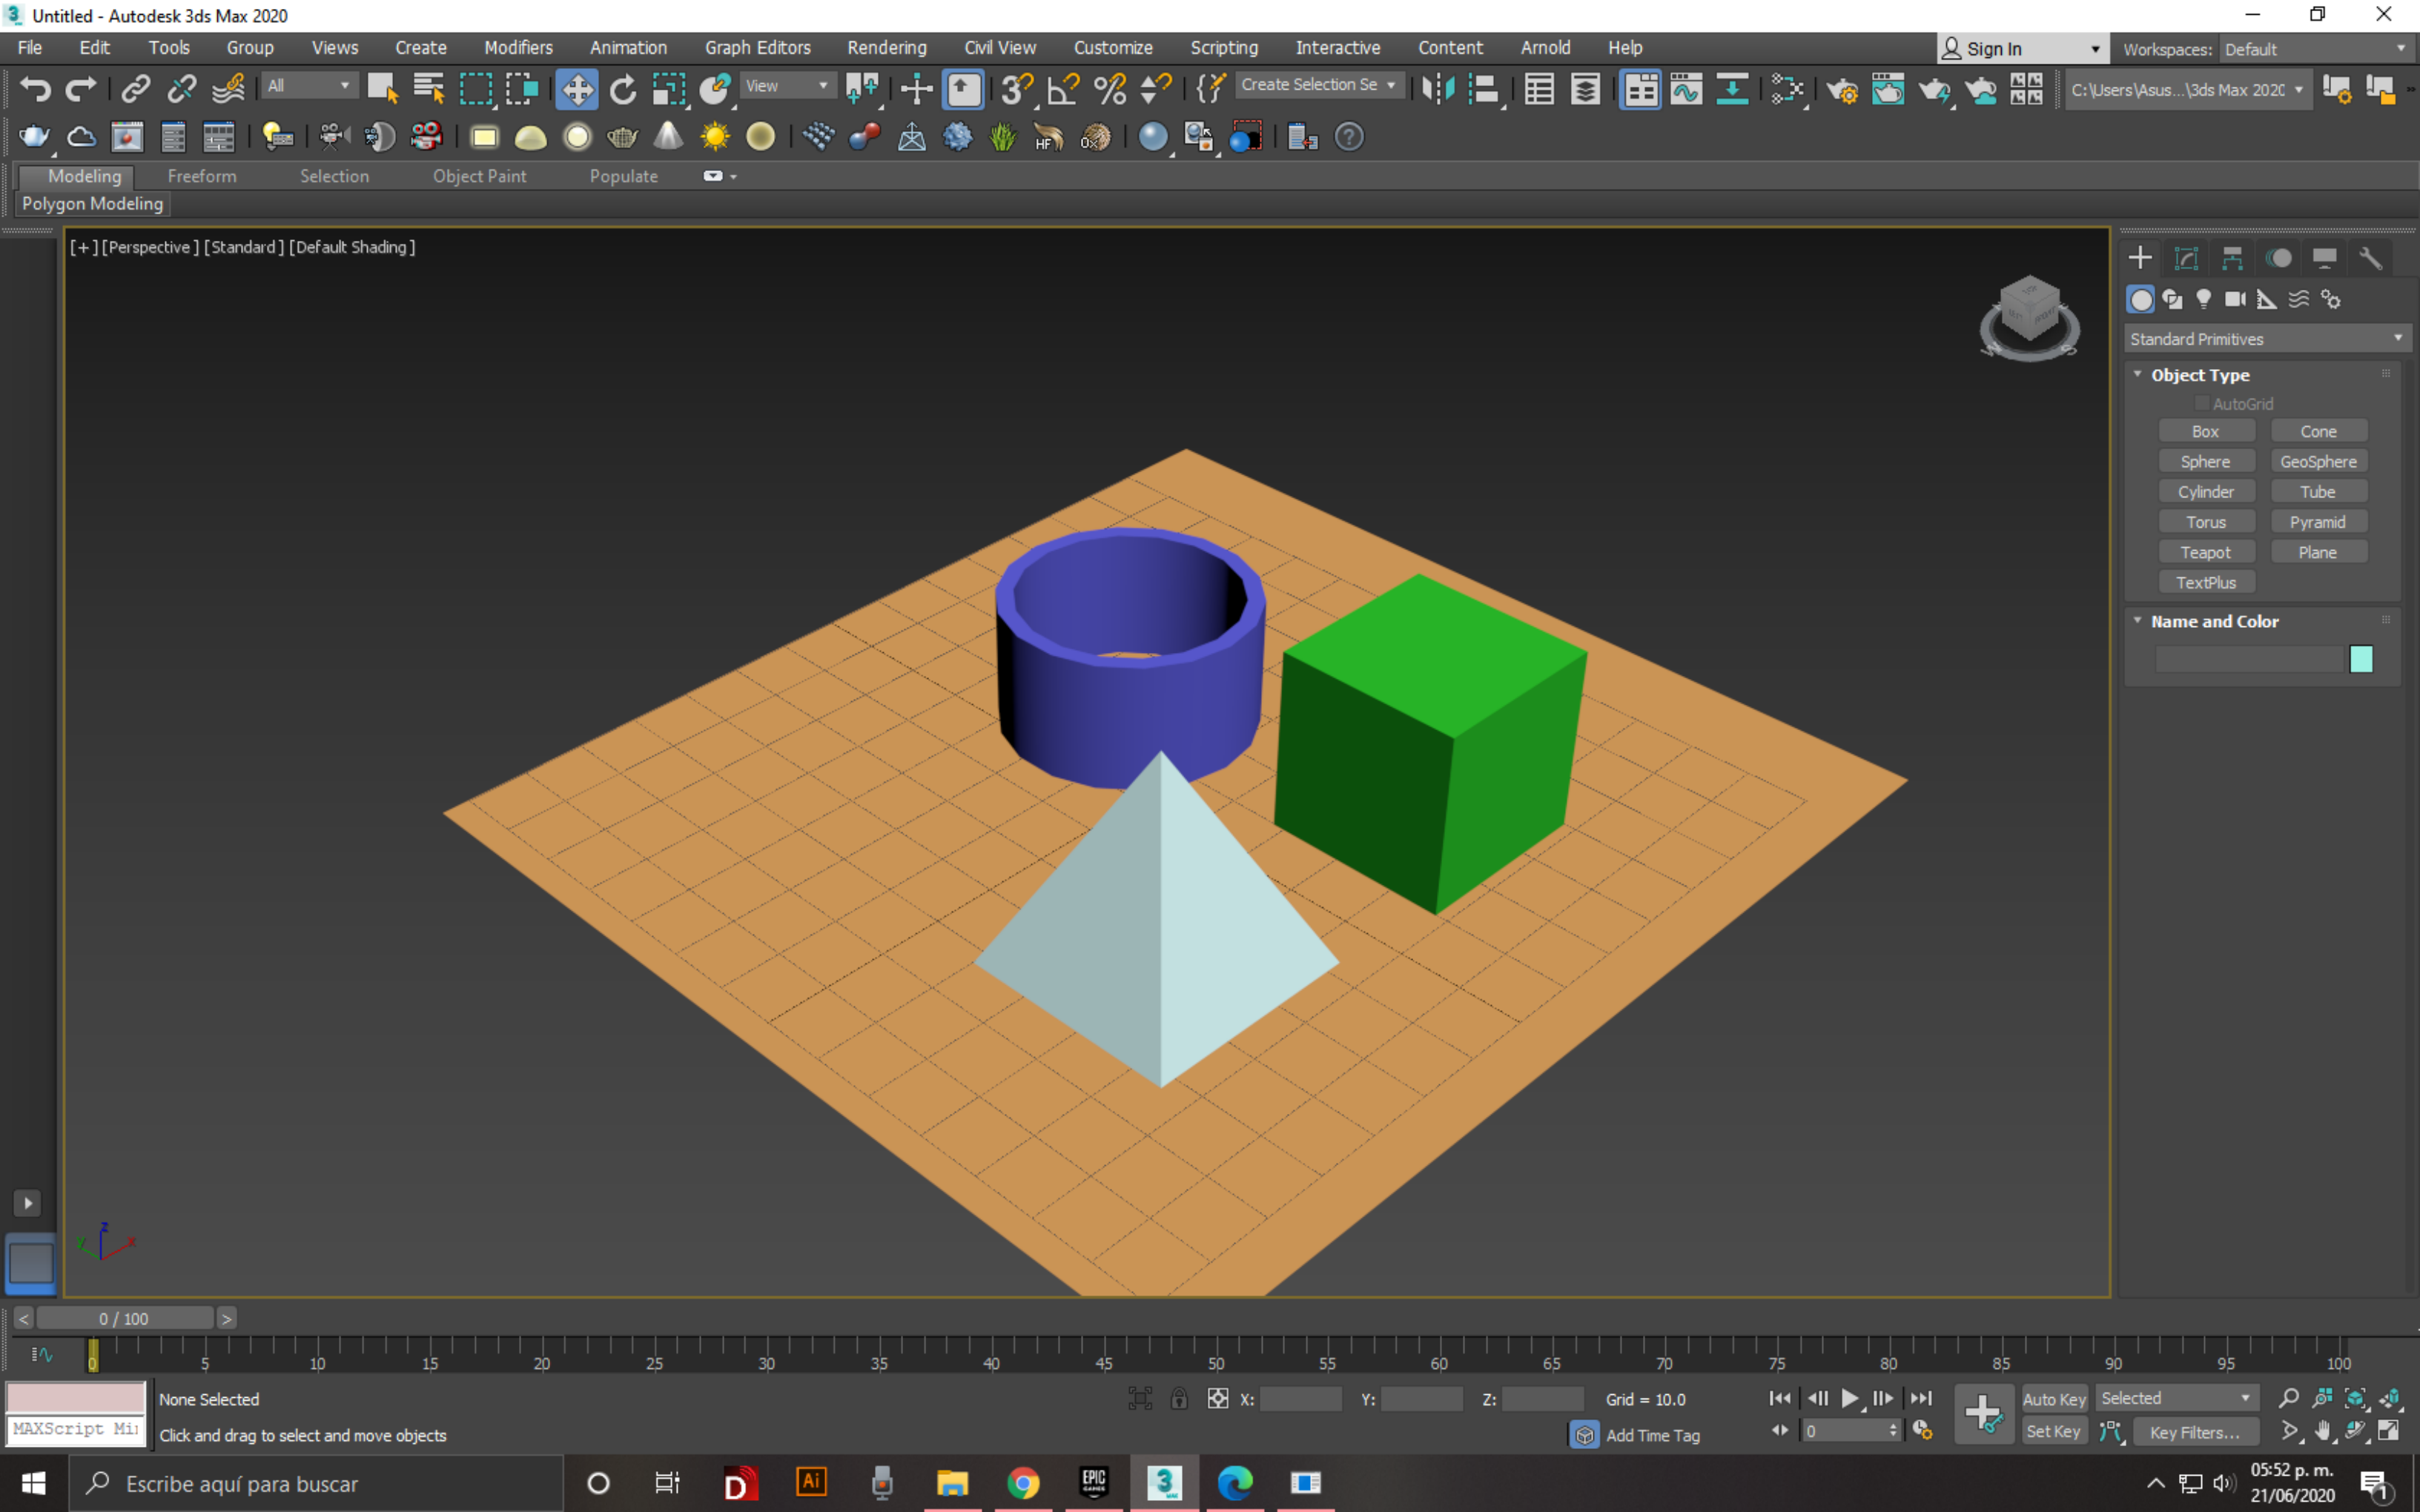

[+] [Perspective] [Standard] [Default Shading]

VRay

**Object Type**

- AutoGrid
- VRayLight
- VRayIES
- VRayAmbientLig
- VRaySun

**Name and Color**

[Color Picker]

None Selected

MAXScript Mit

Rendering Time 0:01:00

Auto Key Selected

Set Key

Key Filters...

**3 Rendering**

Total Animation: Stop Cancel

Current Task: Rendering image (pass 3) [00:00:17.3] [00:00:46.3 est]

**Common Parameters**

X: Y: Z: Grid = 10.0

0 / 100

Auto Key Selected

Set Key Key Filters...