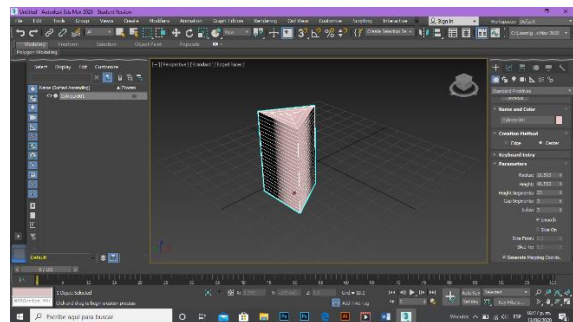

BOX

SHERE

CYLINDER

TORUS

TEAPOT