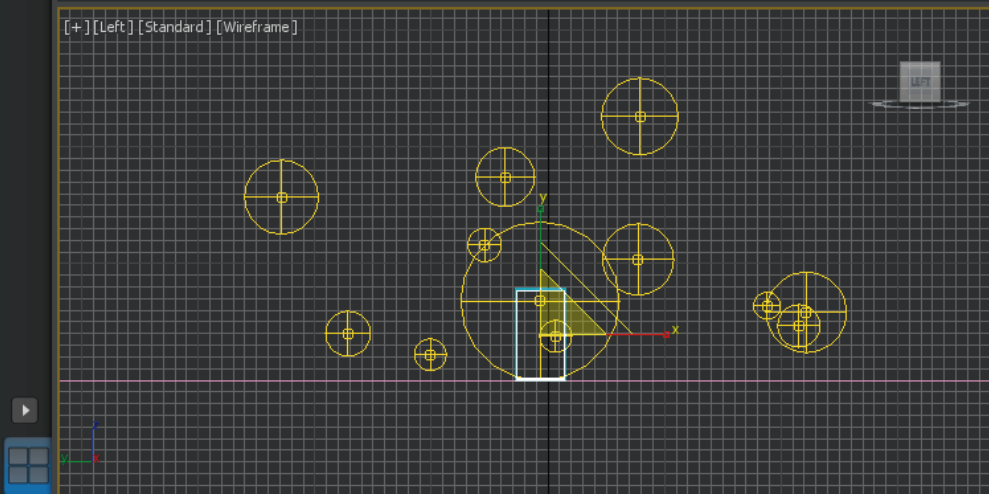

None Selected

MAXScript Mi

Rendering Time 0:00:02

Auto Key Selected

Set Key

Key Filters...

Modeling Freeform Selection Object Paint Populate

Standard

Object Type

- AutoGrid
- Physical Target
- Free

Name and Color

Box001

1 Object Selected

MAXScript Mi Click and drag to select and scale objects (uniformly)

X: 100.0 Y: 123.088 Z: 100.0 Grid = 10.0

Auto Key Selected Set Key Key Filters...

Target Camera

[Tools]

Parameters

Lens: 35.0 mm
FOV: 54.432 deg.
Orthographic Projection

Stock Lenses

15mm	20mm	24mm
28mm	35mm	50mm
85mm	135mm	200mm

Type: Target Camera

Show Cone
Show Horizon