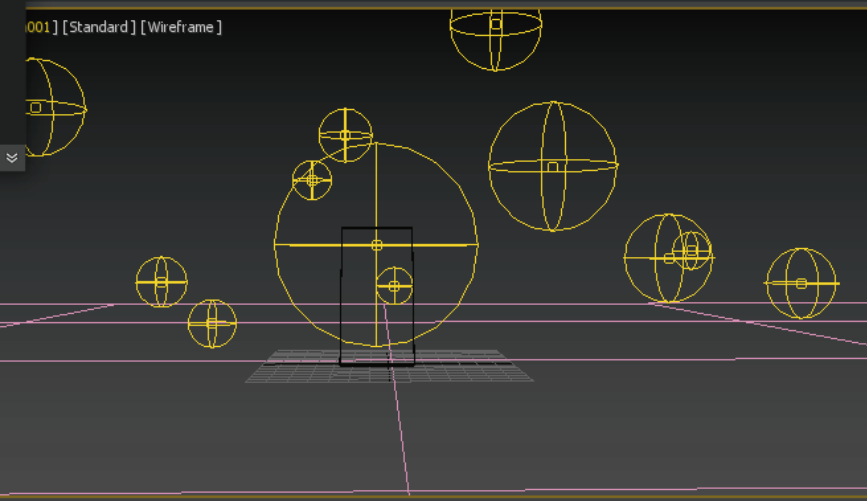

Object Type

- AutoGrid
- Physical Target
- Free

Name and Color

Box001

1 Object Selected

MAXScript Mi Click and drag to select and scale objects (uniformly)

X: 100.0 Y: 123.088 Z: 100.0 Grid = 10.0

Auto Key Selected Set Key Key Filters...

3 Rendering

Total Animation: [Progress Bar] Stop Cancel

Current Task: Rendering image (pass 45) [00:00:23.4] [00:00:55.4 est]

Common Parameters

Rendering Progress: Frame # 0 Last Frame Time: 0:00:02
1 of 1 Total Elapsed Time: 0:00:00

Target Camera

[Tools]

Parameters

Lens: 35.0 mm
FOV: 54.432 deg.
Orthographic Projection

Stock Lenses

15mm	20mm	24mm
28mm	35mm	50mm
85mm	135mm	200mm

Type: Target Camera

Show Cone
Show Horizon