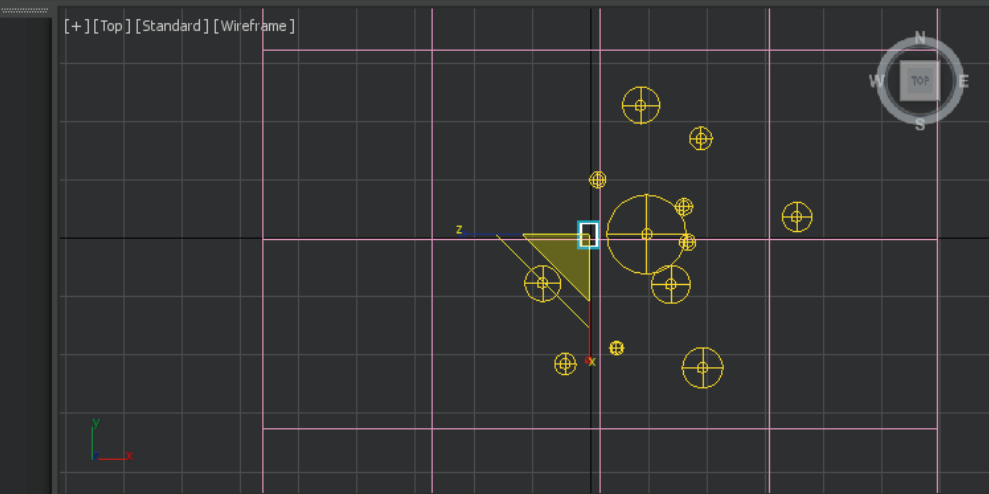

None Selected

MAXScript Mi

Rendering Time 0:00:02

Auto Key Selected

Set Key

Key Filters...

Modeling Freeform Selection Object Paint Populate

Standard

Object Type

- AutoGrid
- Physical Target
- Free

Name and Color

Box001

1 Object Selected

MAXScript Mi Click and drag to select and scale objects (uniformly)

X: 100.0 Y: 123.088 Z: 100.0 Grid = 10.0

Auto Key Selected Set Key Key Filters...

Target Camera

[Tools]

Parameters

Lens: 35.0 mm
FOV: 54.432 deg.
Orthographic Projection

Stock Lenses

15mm	20mm	24mm
28mm	35mm	50mm
85mm	135mm	200mm

Type: Target Camera

Show Cone
Show Horizon