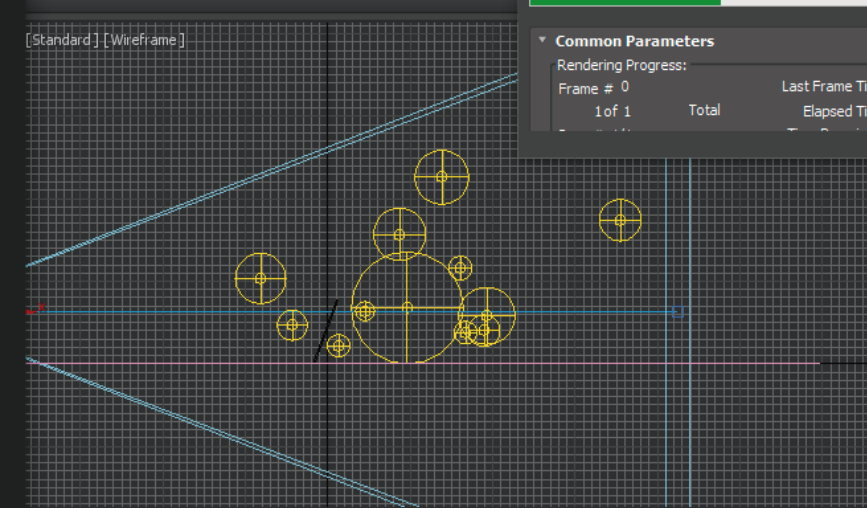

Object Type

- AutoGrid
- Physical Target
- Free

Name and Color

Box001

1 Object Selected

MAXScript Mi Click and drag to select and scale objects (uniformly)

X: 100.0 Y: 123.088 Z: 100.0 Grid = 10.0

Auto Key Selected Set Key Key Filters...

Target Camera

[Tools]

Parameters

Lens: 35.0 mm
FOV: 54.432 deg.
Orthographic Projection

Stock Lenses

15mm	20mm	24mm
28mm	35mm	50mm
85mm	135mm	200mm

Type: Target Camera

Show Cone
Show Horizon