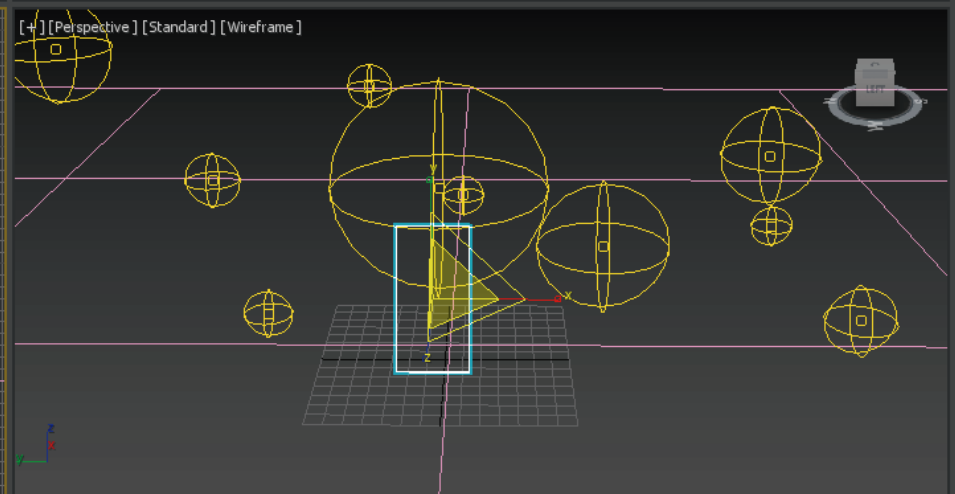

None Selected

MAXScript Mi

Rendering Time 0:00:02

Auto Key Selected

Set Key

Key Filters...

Modeling Freeform Selection Object Paint Populate

Standard

Object Type

- AutoGrid
- Physical Target
- Free

Name and Color

Box001

1 Object Selected

MAXScript Mi Click and drag to select and scale objects (uniformly)

X: 100.0 Y: 123.088 Z: 100.0 Grid = 10.0

Auto Key Selected Set Key Key Filters...

Target Camera

[Tools]

Parameters

Lens: 35.0 mm
FOV: 54.432 deg.
Orthographic Projection

Stock Lenses

15mm	20mm	24mm
28mm	35mm	50mm
85mm	135mm	200mm

Type: Target Camera

Show Cone
Show Horizon