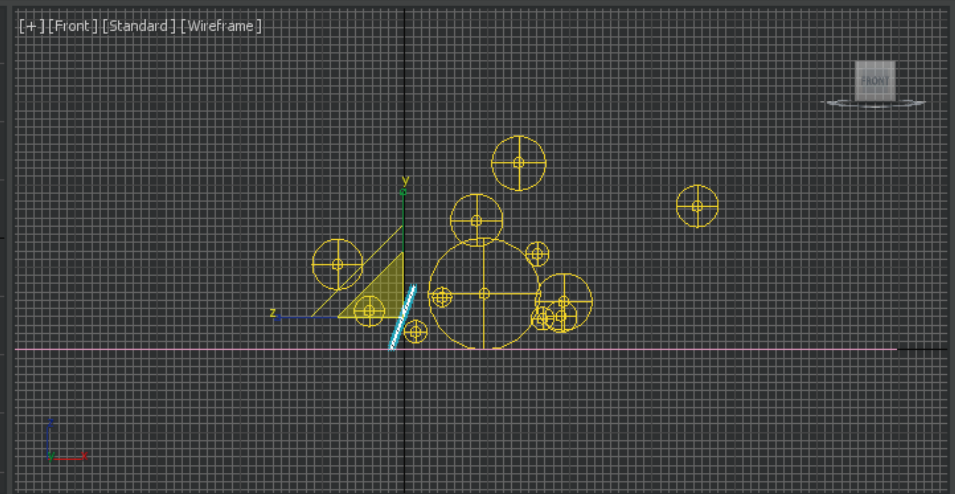

None Selected

MAXScript Mi

Rendering Time 0:00:02

Auto Key Selected

Set Key

Key Filters...

Modeling Freeform Selection Object Paint Populate

Standard

Object Type

- AutoGrid
- Physical Target
- Free

Name and Color

Box001

1 Object Selected

MAXScript Mi Click and drag to select and scale objects (uniformly)

X: 100.0 Y: 123.088 Z: 100.0 Grid = 10.0

Auto Key Selected Set Key Key Filters...

Target Camera

[Tools]

Parameters

Lens: 35.0 mm
FOV: 54.432 deg.
Orthographic Projection

Stock Lenses

15mm	20mm	24mm
28mm	35mm	50mm
85mm	135mm	200mm

Type: Target Camera

Show Cone
Show Horizon