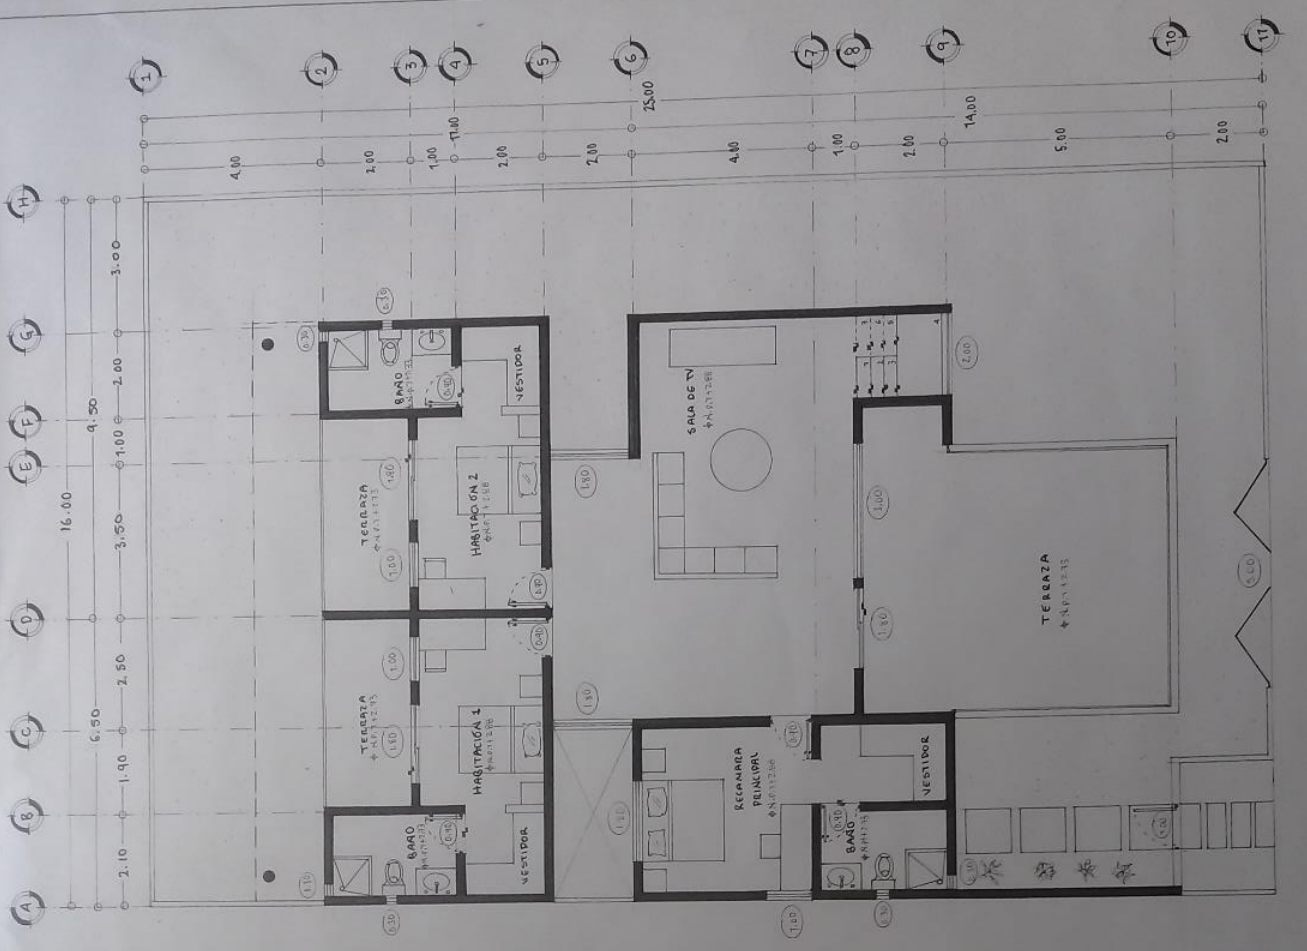

A stylized, colorful illustration of a city skyline at night. The buildings are rendered in various shades of blue, purple, and red. A prominent red laser line cuts across the sky from the top left towards the top right, where a small white airplane is visible. The sky is dark with a few stars. In the foreground, there is a body of water reflecting the city lights. On the left, there are silhouettes of traditional Chinese-style buildings with a sign that reads '田木公' (Tanaki Kō).

SANDRA GUADALUPE RUIZ MORALES

DISEÑO ARQUITECTONICO 1

planos

SANTIAGO GUILLEN VICTOR MANUEL

24 DE JULIO DEL 2020

UDS
DISEÑO POR EL C.A.R.

PLANTA BAJA

ESC: 1:75

PLANTA ALTA

ESC: 1:75

UNIVERSIDAD DEL SURESTE
 ARQUITECTURA | DISEÑO ARQUITECTÓNICO 1
 SANDRA GUADALUPE RUIZ MORALES
 COHUIAN DE DOMINGUEZ, QHS 24/07/2020

| PLANTA BAJA |

ESC: 1:75

PLANTA ALTA

ESC: 1:75