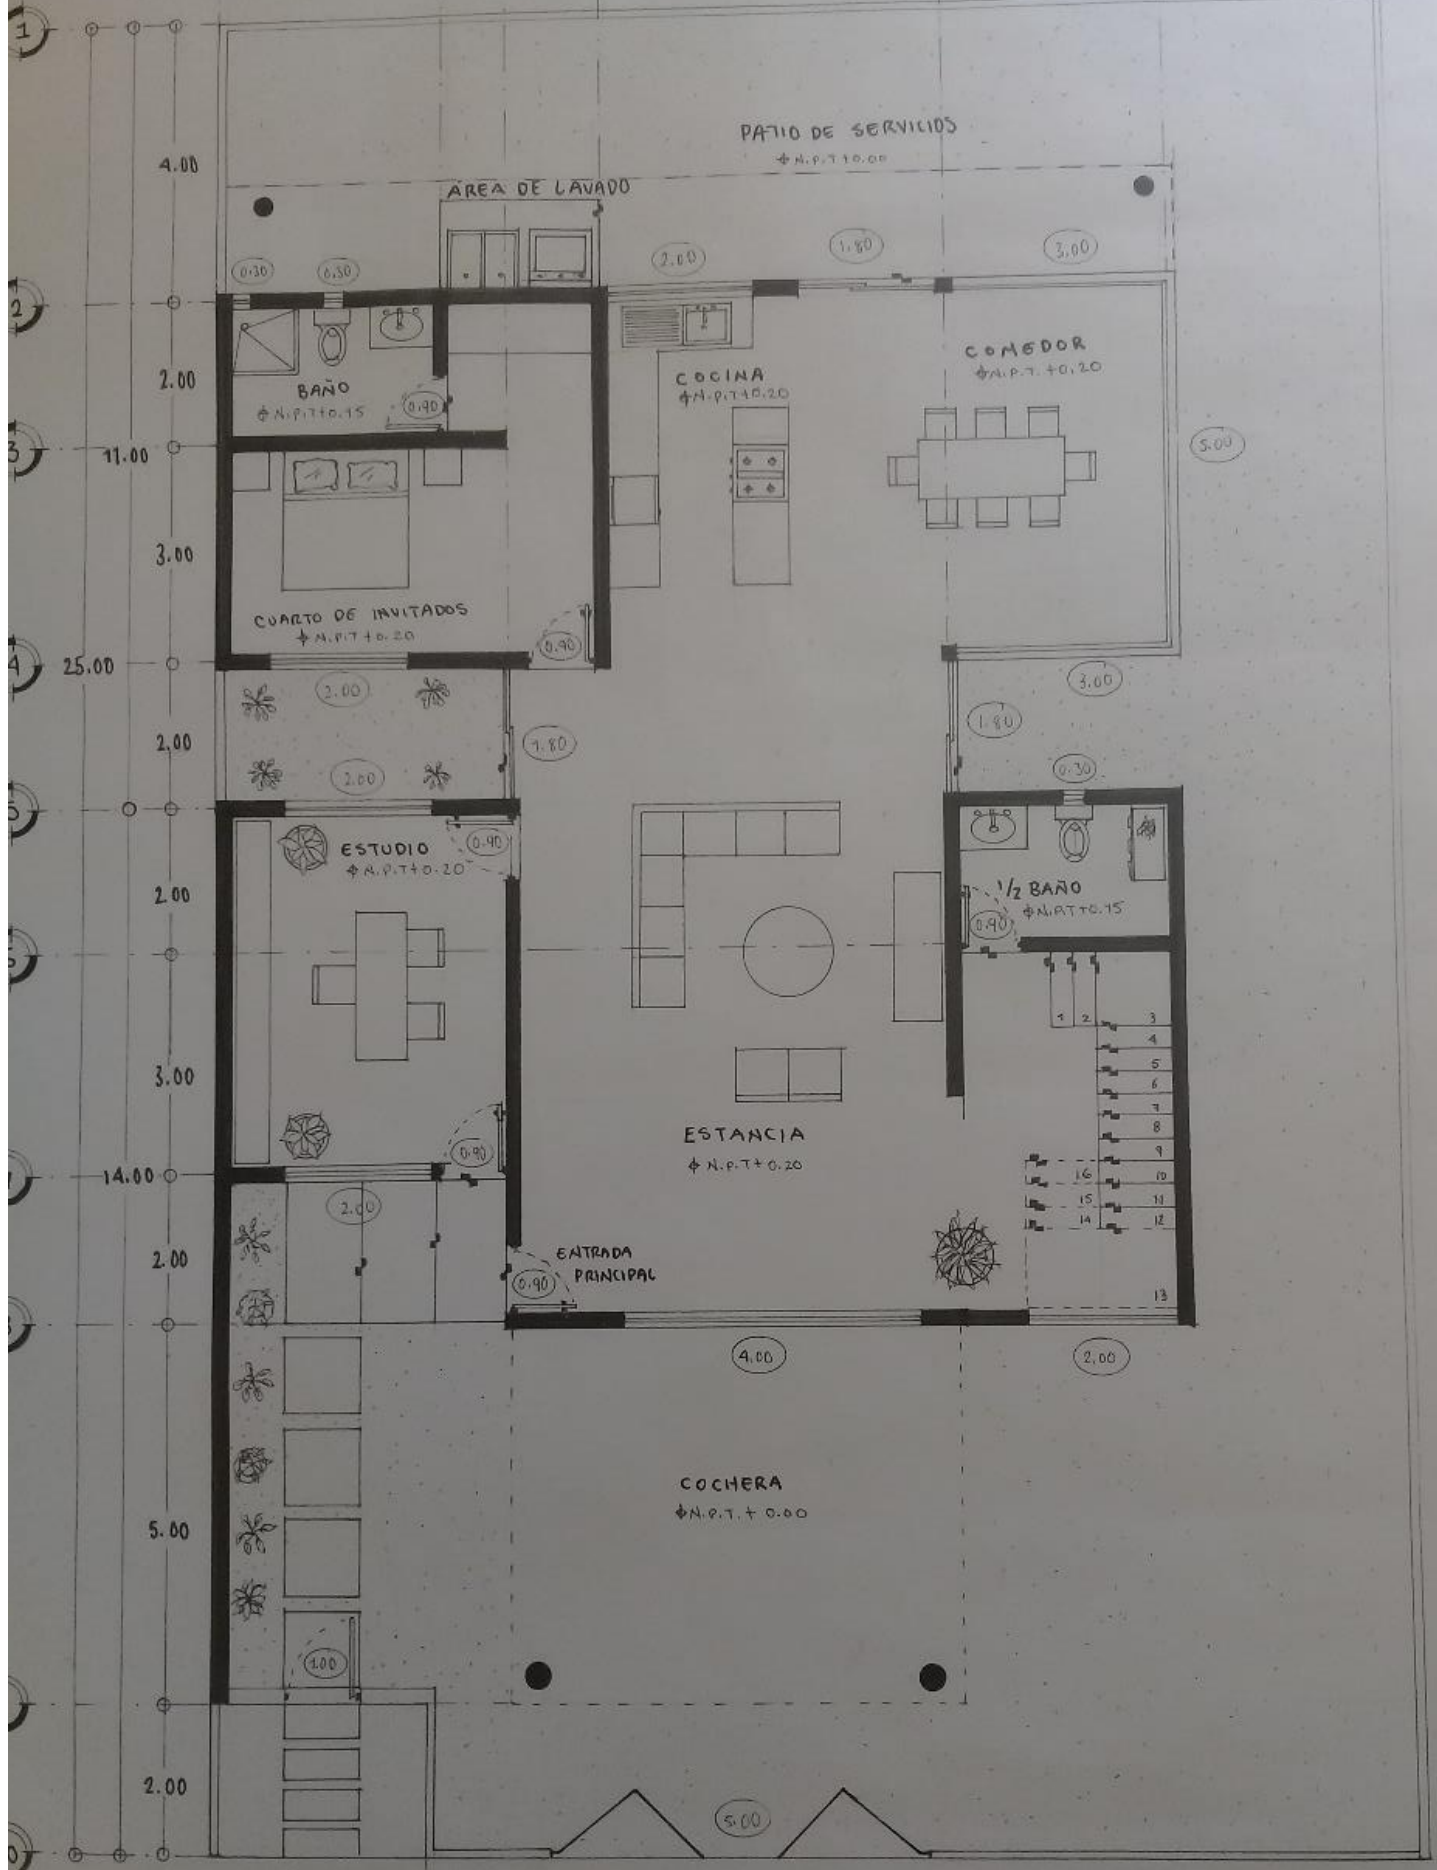

A stylized, colorful illustration of a city skyline at night. The buildings are rendered in various shades of blue, purple, and red. A prominent red laser line cuts across the sky from the top left towards the top right, where a small white airplane is visible. The sky is dark with a few stars. In the foreground, there is a body of water reflecting the city lights. On the left, there are silhouettes of traditional Chinese-style buildings with a sign that reads '田木公' (Tanaki Kō).

SANDRA GUADALUPE RUIZ MORALES

DISEÑO ARQUITECTONICO 1

planos

SANTIAGO GUILLEN VICTOR MANUEL

24 DE JULIO DEL 2020

UDS
DISEÑO POR EL C.A.R.

PLANTA BAJA

ESC: 1:75

PLANTA ALTA

ESC: 1:75

UNIVERSIDAD DEL SURESTE
 ARQUITECTURA | DISEÑO ARQUITECTÓNICO 1
 SANDRA GUADALUPE RUIZ MORALES
 COHUIAN DE DOMINGUEZ, QHS 24/07/2020

| PLANTA BAJA |

ESC: 1:75

PLANTA ALTA

ESC: 1:75