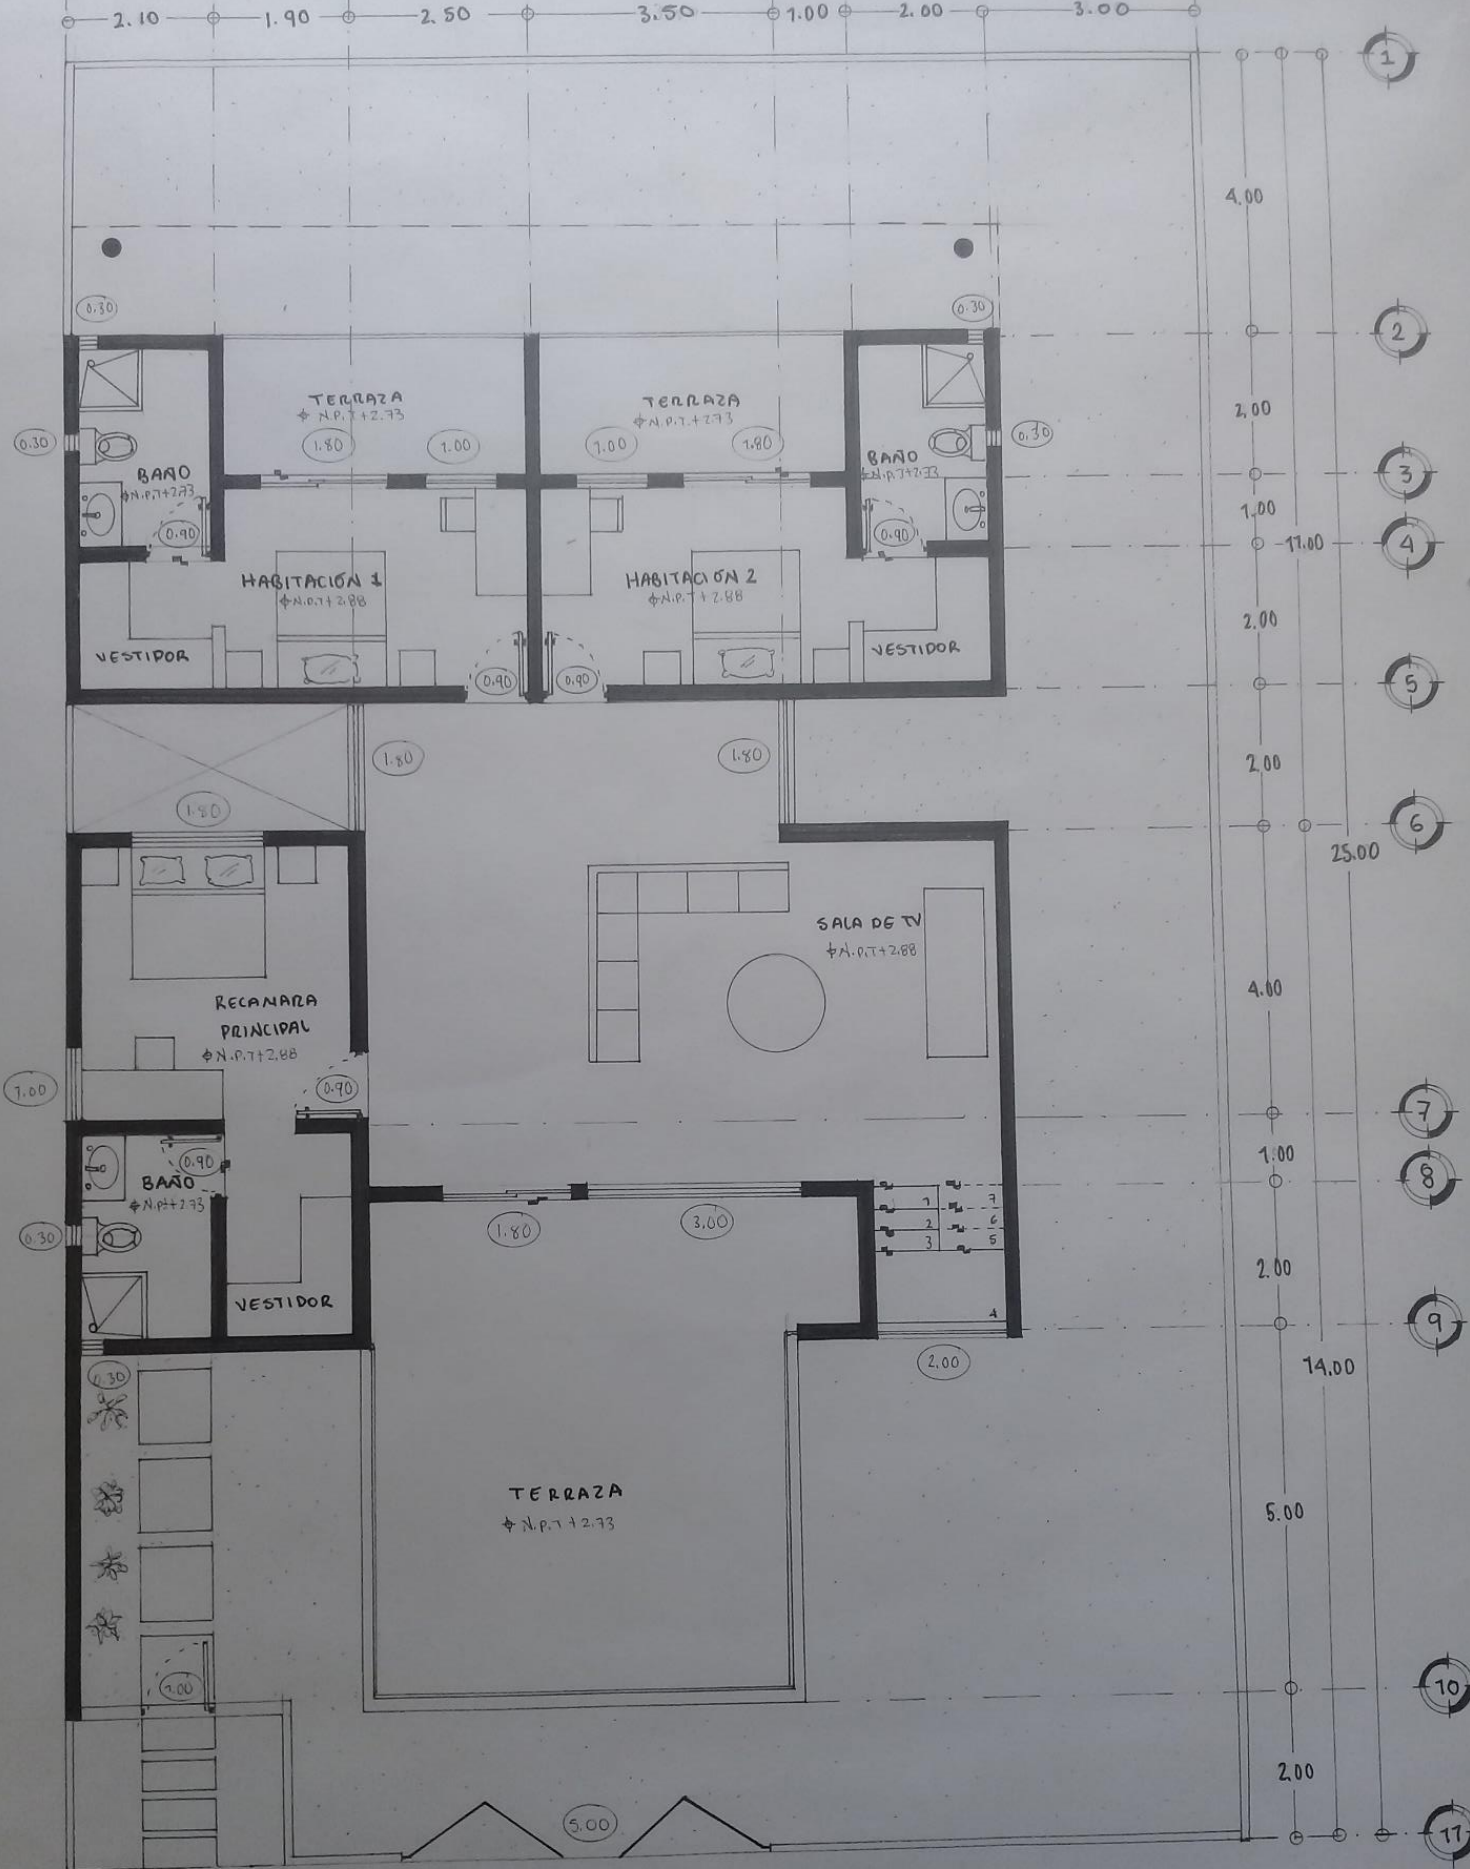

A stylized, colorful illustration of a city skyline at night. The buildings are rendered in various shades of blue, purple, and red. A prominent red laser line cuts across the sky from the top left towards the top right, where a small white airplane is visible. The sky is dark with a few stars. In the foreground, there is a body of water reflecting the city lights. On the left, there are silhouettes of traditional Chinese-style buildings with a sign that reads '田木公' (Tanaki Kō).

SANDRA GUADALUPE RUIZ MORALES

DISEÑO ARQUITECTONICO 1

planos

SANTIAGO GUILLEN VICTOR MANUEL

24 DE JULIO DEL 2020

UDS
DISEÑO POR EL C.A.R.

PLANTA BAJA

ESC: 1:75

PLANTA ALTA

ESC: 1:75

UNIVERSIDAD DEL SURESTE
 ARQUITECTURA | DISEÑO ARQUITECTÓNICO 1
 SANDRA GUADALUPE RUIZ MORALES
 COHUIAN DE DOMINGUEZ, QHS 24/07/2020

| PLANTA BAJA |

ESC: 1:75

PLANTA ALTA

ESC: 1:75