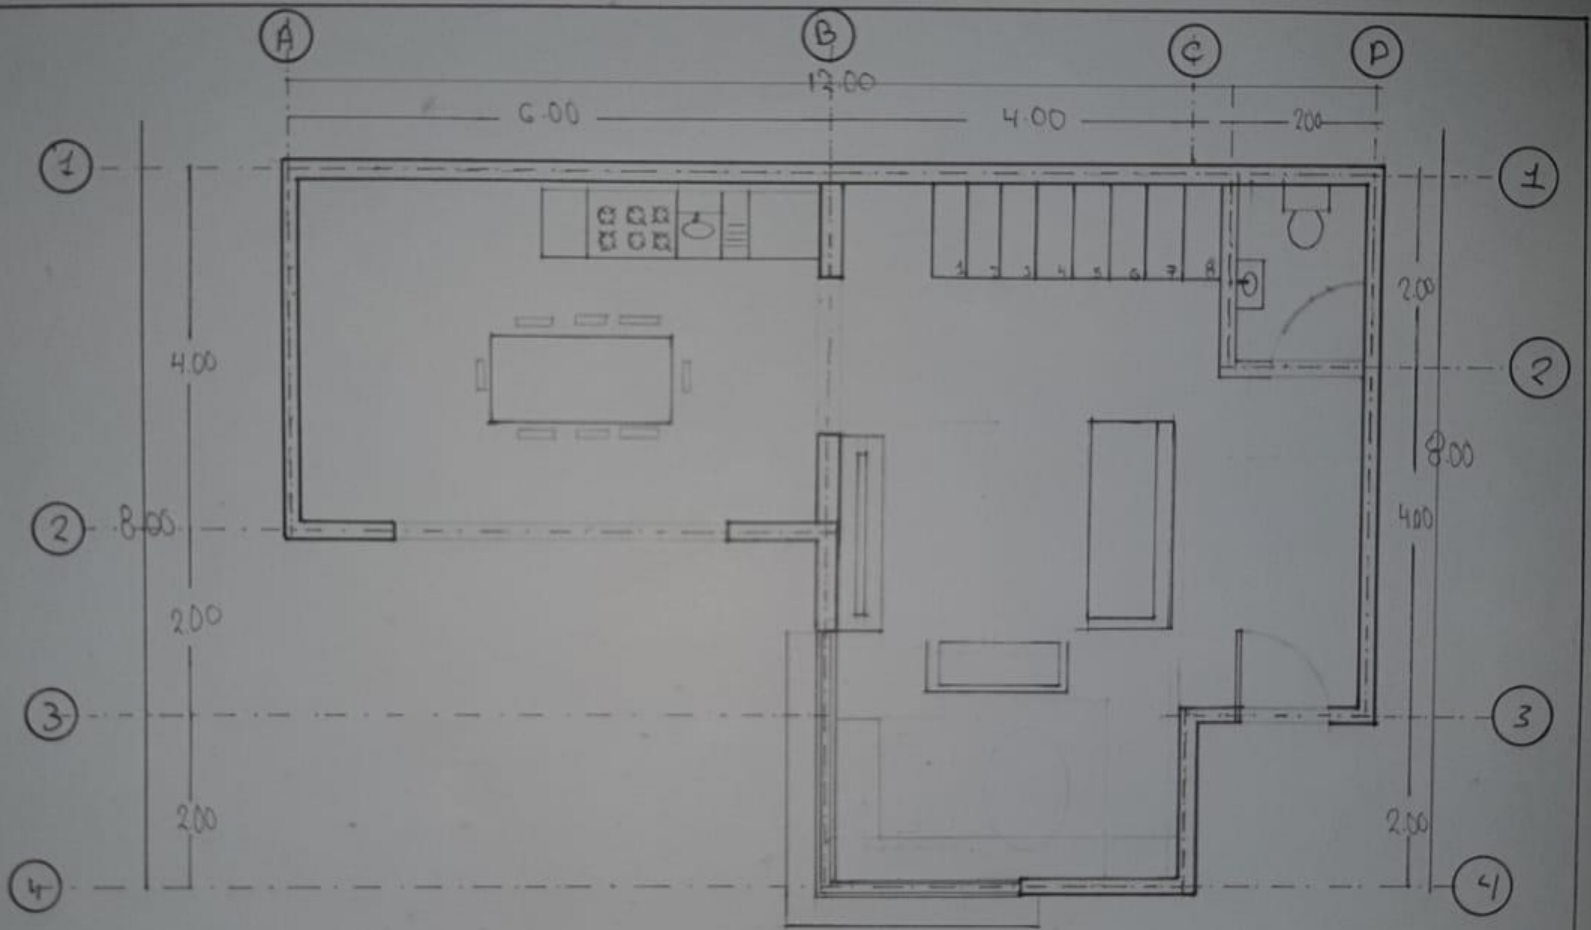

The background is a solid blue gradient, darker at the bottom and lighter at the top. In the upper right quadrant, there are several thin, white, parallel lines that appear to be part of a larger, faint geometric structure, possibly representing a perspective drawing of a line or a set of lines.

PERSPECTIVA EXTERIOR

ENRIQUE FABIAN JIMENEZ FONSECA

Enrique Fabian Simenez Fonseca	
Universidad Del Surco	
Casa monumento moderno	
Planta baja	06/08/2020

Enríquez Fabian Jimenez Fonseca	
Universidad Del Sureste	
Casa movimiento Moderno	
Planta Alta	06/08/2020