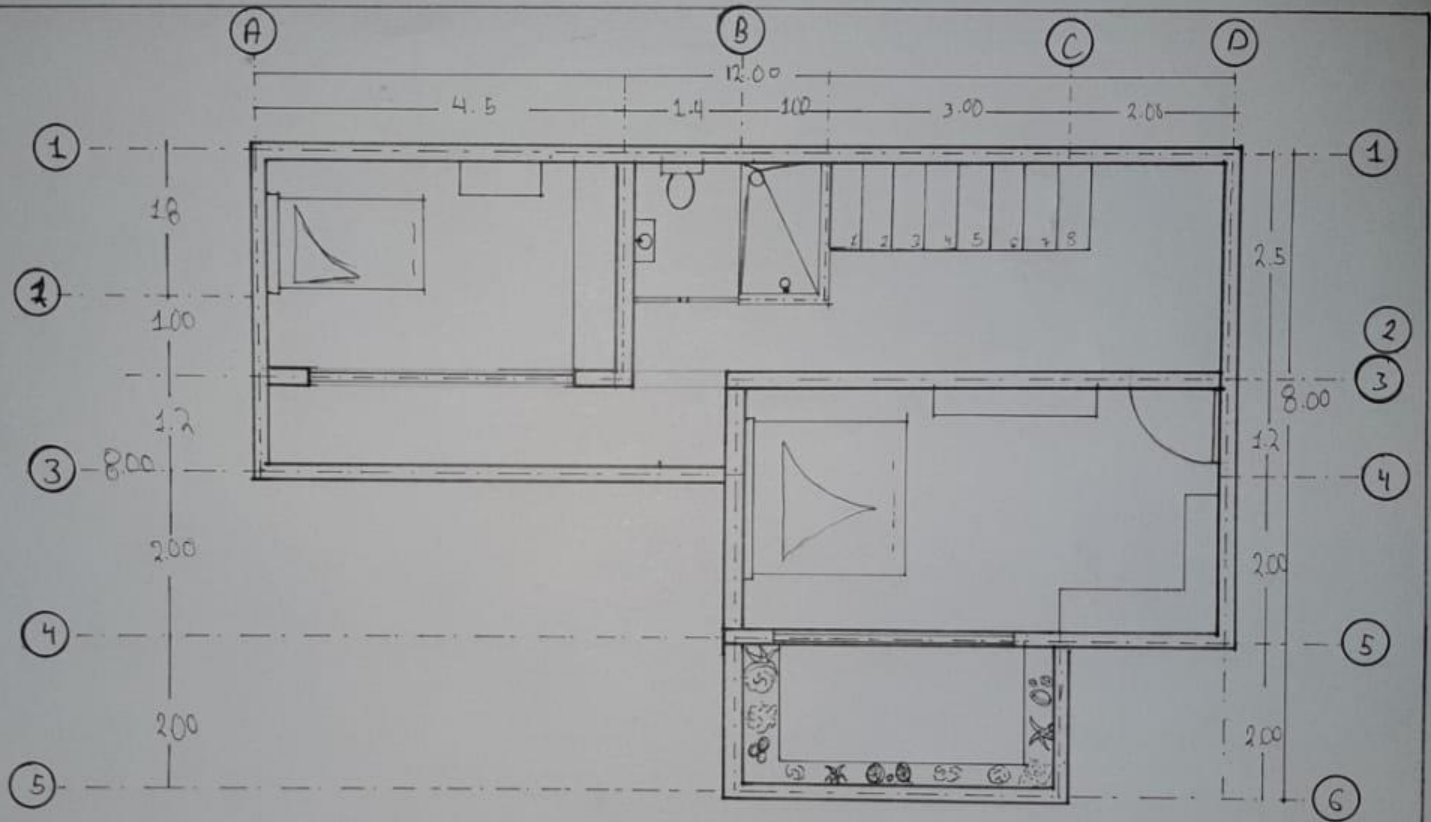

The background is a solid blue gradient, darker at the bottom and lighter at the top. In the upper right quadrant, there are several thin, white, parallel lines that appear to be part of a larger, faint geometric structure, possibly representing a perspective drawing of a line or a set of lines.

PERSPECTIVA EXTERIOR

ENRIQUE FABIAN JIMENEZ FONSECA

Enrique Fabian Simenez Fonseca	
Universidad Del Surco	
Casa monumento moderno	
Planta baja	06/08/2020

Enríquez Fabian Jimenez Fonseca	
Universidad Del Sureste	
Casa movimiento Moderno	
Planta Alta	06/08/2020