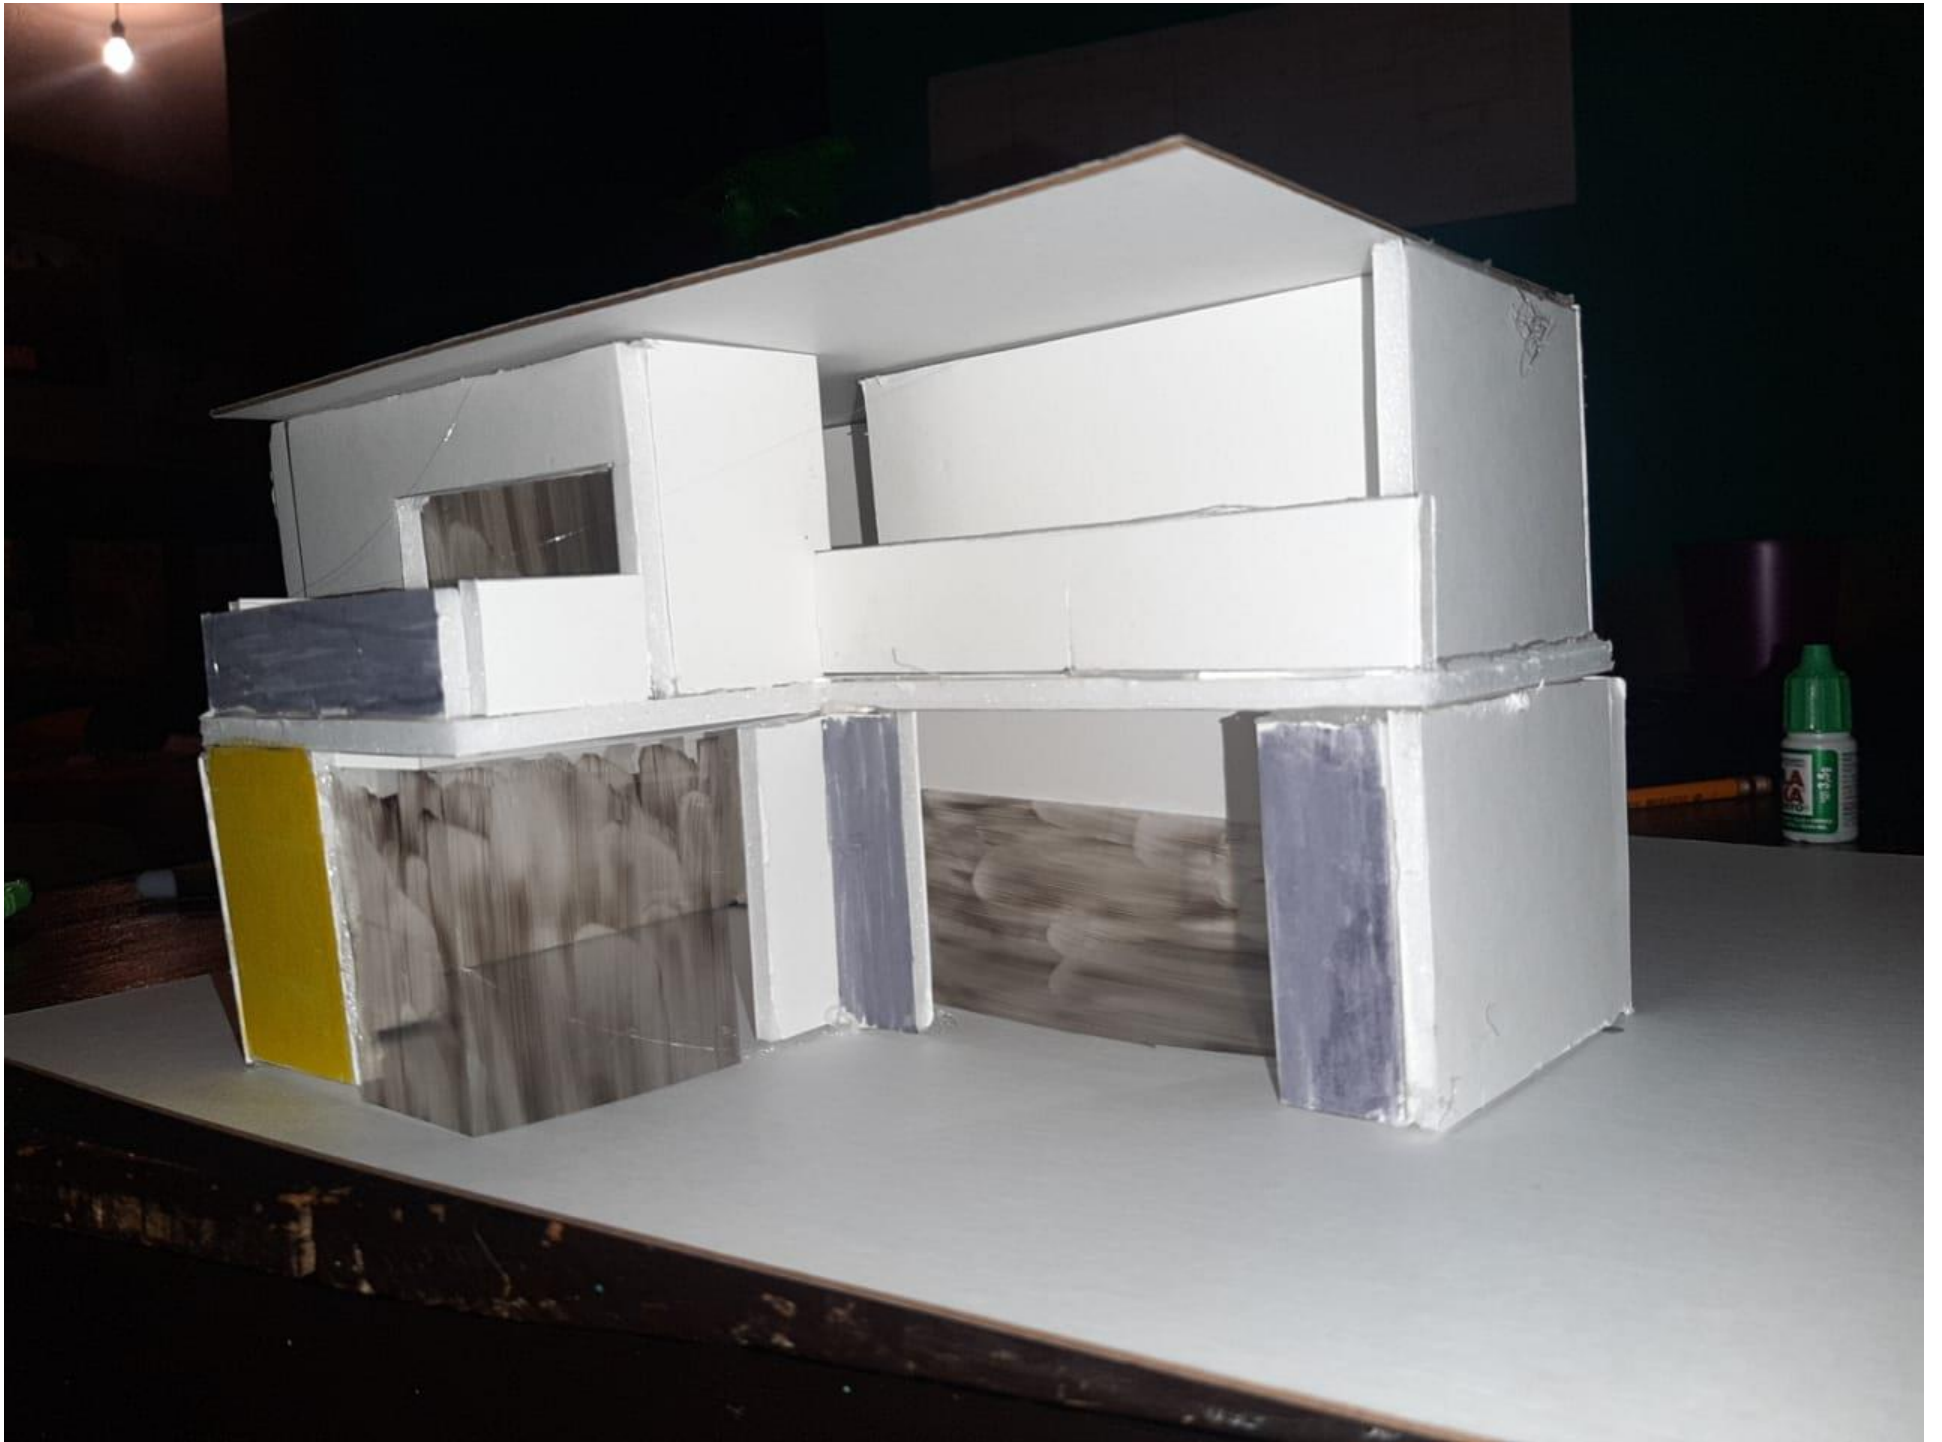

The background is a solid blue gradient, darker at the bottom and lighter at the top. In the upper right quadrant, there are several thin, white, parallel lines that appear to be part of a larger, faint geometric structure, possibly representing a perspective drawing of a line or a set of lines.

PERSPECTIVA EXTERIOR

ENRIQUE FABIAN JIMENEZ FONSECA

Enrique Fabian Simenez Fonseca	
Universidad Del Surco	
Casa monumento moderno	
Planta baja	06/08/2020

Enríquez Fabian Jimenez Fonseca	
Universidad Del Sureste	
Casa movimiento Moderno	
Planta Alta	06/08/2020