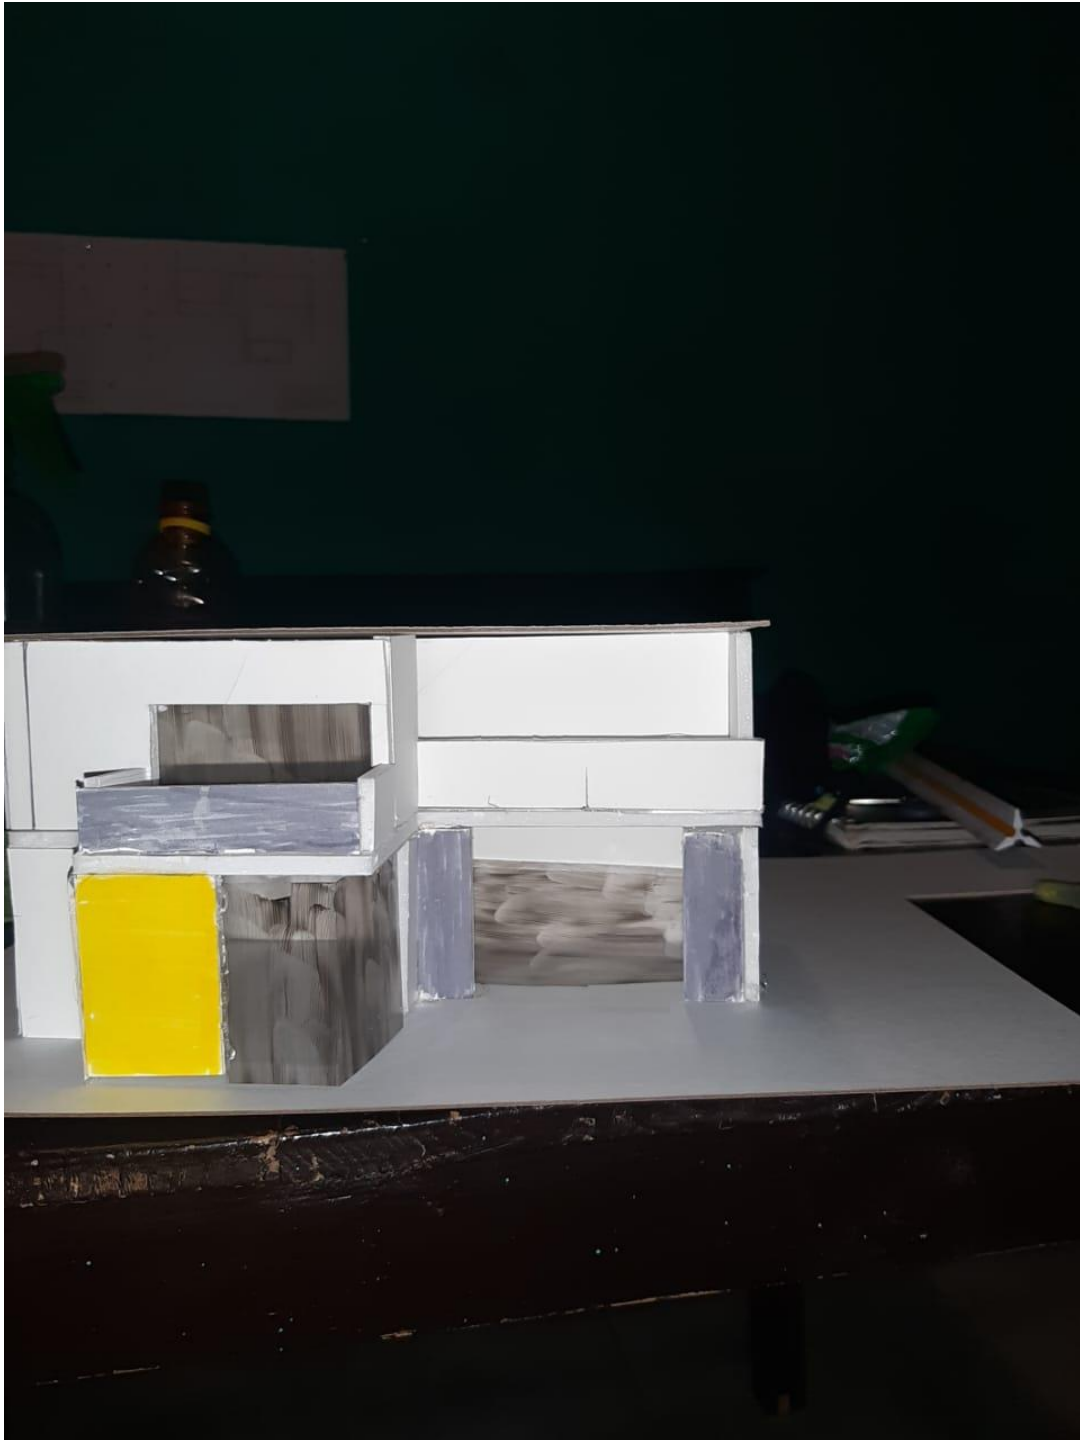

The background is a solid blue gradient, darker at the bottom and lighter at the top. In the upper right quadrant, there are several thin, white, parallel lines that appear to be part of a larger, faint geometric structure, possibly representing a perspective drawing of a line or a set of lines.

PERSPECTIVA EXTERIOR

ENRIQUE FABIAN JIMENEZ FONSECA

Enrique Fabian Simenez Fonseca	
Universidad Del Surco	
Casa monumento moderno	
Planta baja	06/08/2020

Enríquez Fabian Jimenez Fonseca	
Universidad Del Sureste	
Casa movimiento Moderno	
Planta Alta	06/08/2020