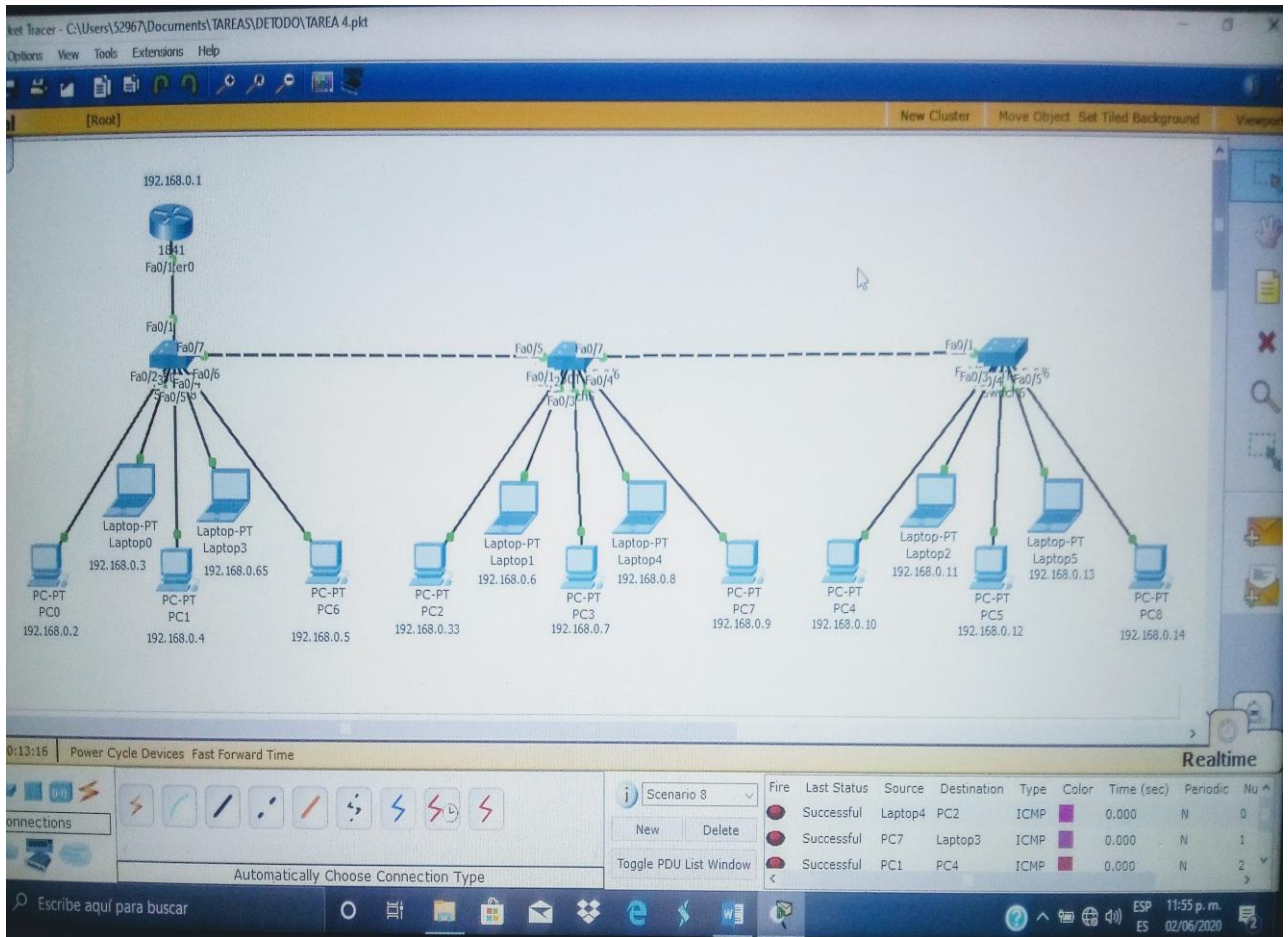

UNIVERSIDAD DEL SURESTE

MATERIA:

REDES DE COMPUTADORAS II

TEMA:

CISCO PACKET TRICER

ALUMNO(A):

JIREM MADALI JIMENEZ TREJO

DOCENTE:

ING. EDUARDO GENNER ESCALANTE CRUZ

```

PC0
Physical Config Desktop Software/Services
Command Prompt
Packet Tracer PC Command Line 1.0
PC>ping 192.168.0.2

Pinging 192.168.0.2 with 32 bytes of data:

Reply from 192.168.0.2: bytes=32 time=3ms TTL=128
Reply from 192.168.0.2: bytes=32 time=3ms TTL=128
Reply from 192.168.0.2: bytes=32 time=4ms TTL=128
Reply from 192.168.0.2: bytes=32 time=4ms TTL=128

Ping statistics for 192.168.0.2:
    Packets: Sent = 4, Received = 4, Lost = 0 (0% loss),
    Approximate round trip times in milli-seconds:
        Minimum = 3ms, Maximum = 4ms, Average = 3ms

PC>
  
```