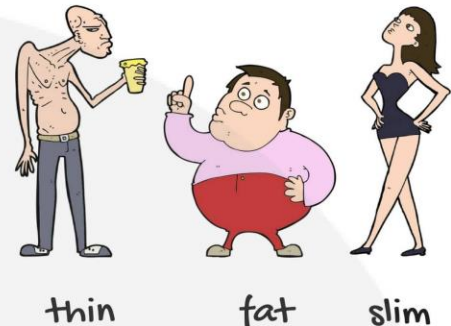

Appearance

1 Age

young middle-aged old

2 Height

short medium-height tall

3 Build

well-built plump fat slim

4 Complexion

10 Other features

beautiful (pretty) handsome ugly beard moustache wrinkles freckles large ears small ears

DESCRIBING PEOPLE

**A
G
E**

**B
U
I
L
D**

**H
E
I
G
H
T**

**E
Y
E
S**

**F
A
C
E**

**N
O
S
E**

**M
O
U
T
H**

**L
I
P
S**

**E
A
R
S**

PARTS OF THE BODY

mouth

eyes

ear